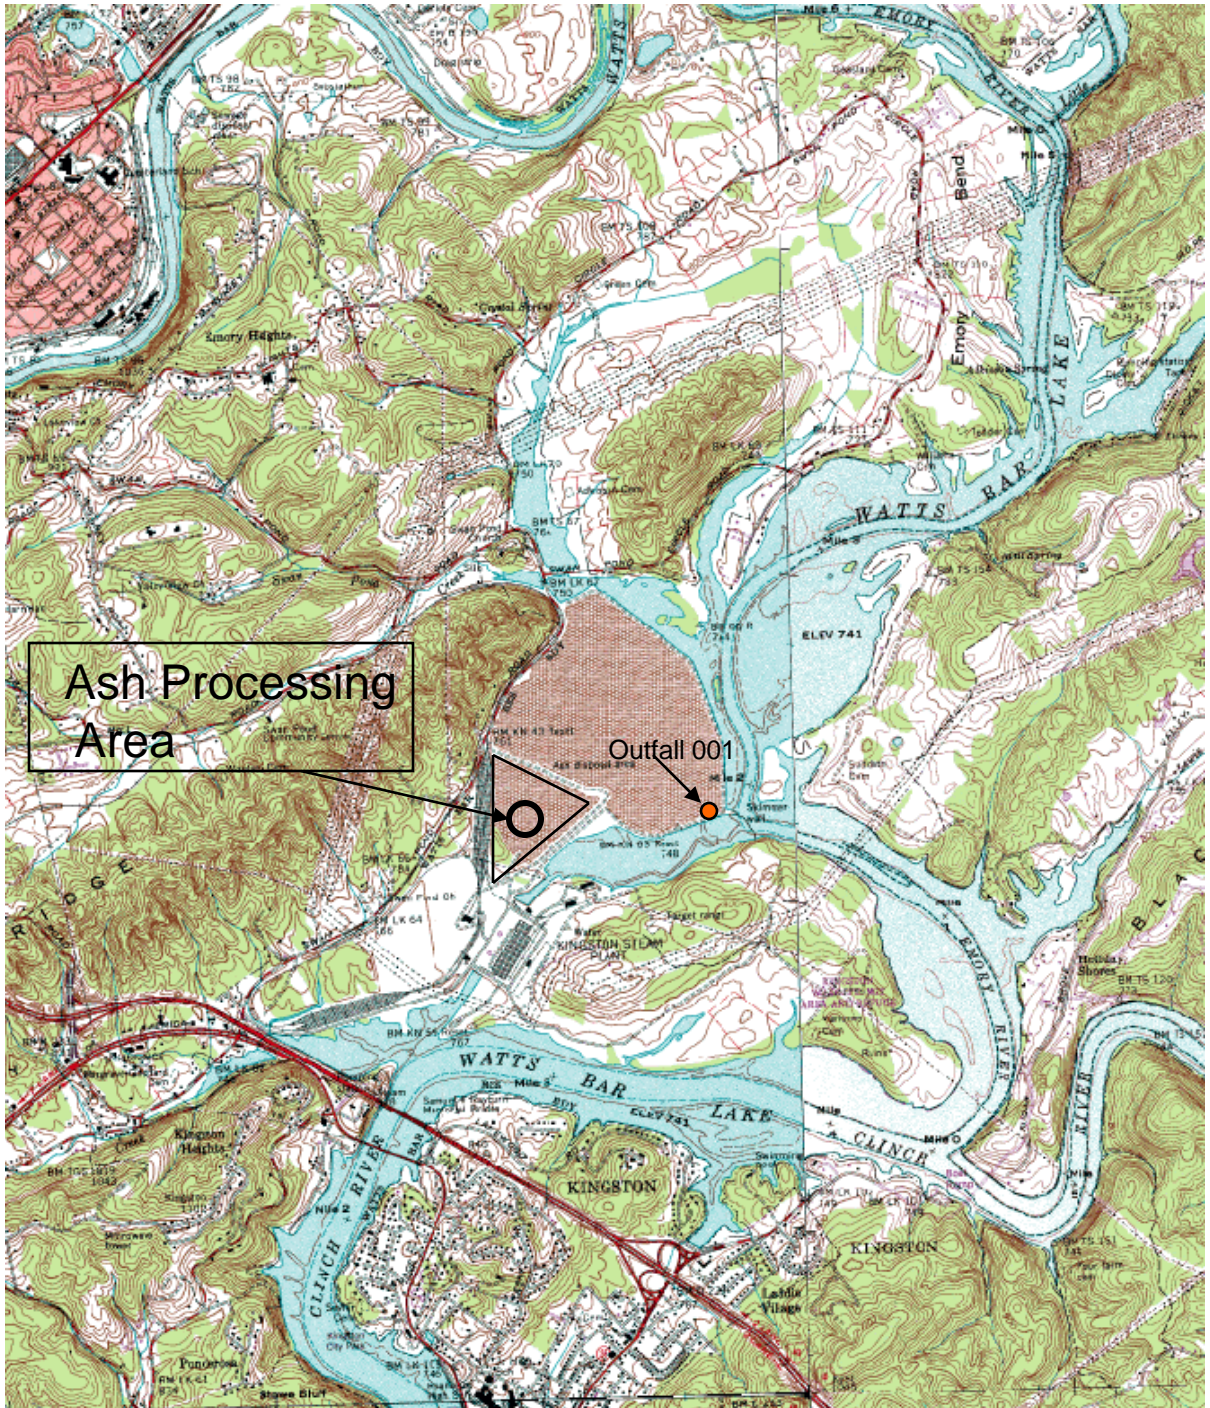

FIGURE 1

ASH PROCESSING FACILITY MAP

● Outfall location

TVA Kingston Temporary Ash Processing and Storage Area Project (Harriman Quad)