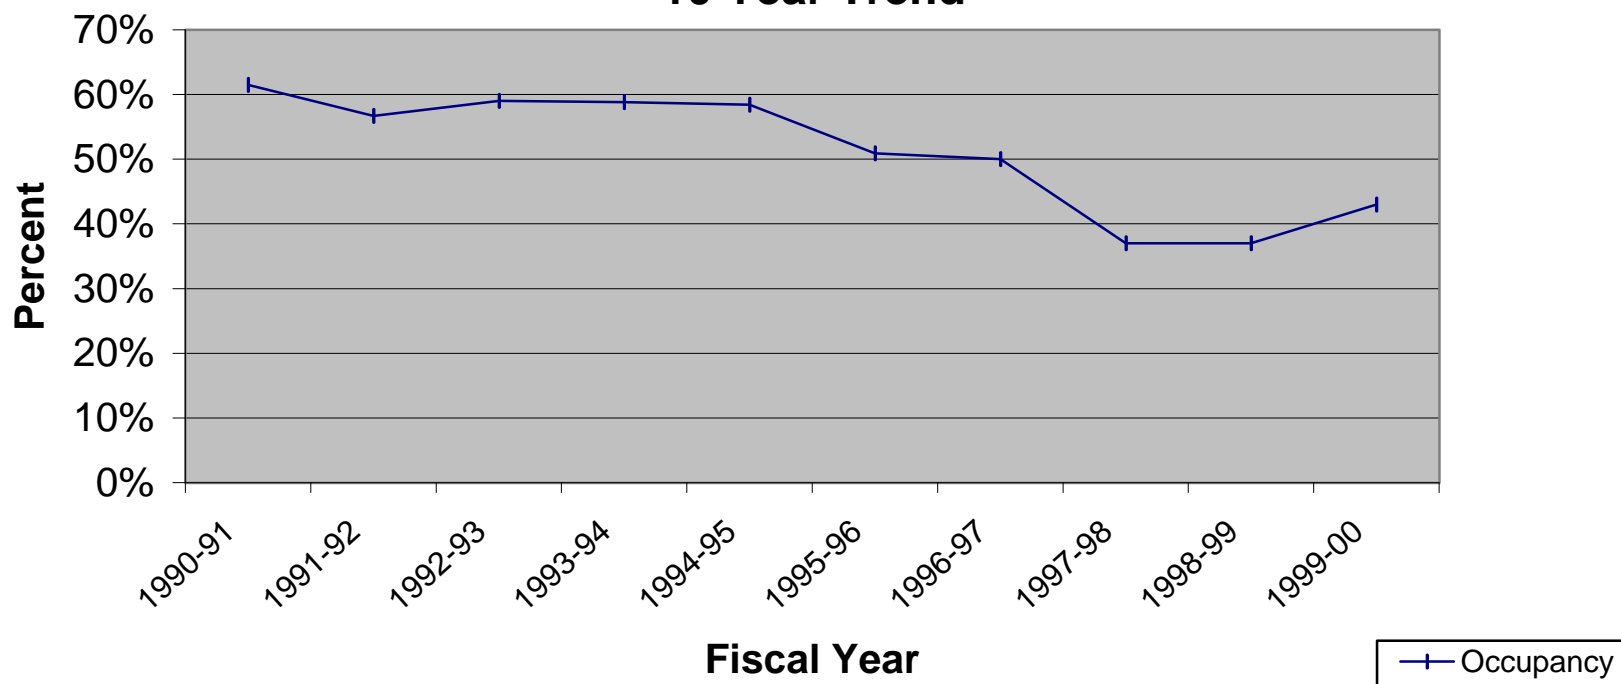

Tims Ford Cabin Occupancy 10 Year Trend

Year	1990-91	1991-92	1992-93	1993-94	1994-95	1995-96	1996-97	1997-98	1998-99	1999-00
Cabin Rentals	3,385	3,119	3,246	3,232	3,213	2,802	2,800	2,734	2,754	1,073
Occupancy	62%	57%	59%	59%	58%	51%	50%	37%	37%	43%

Figure 9