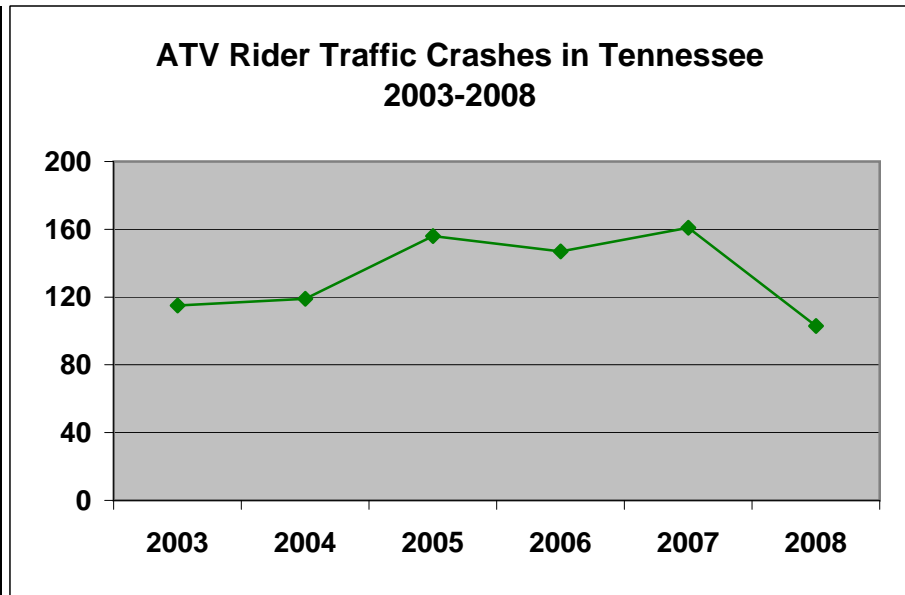

## Traffic Crashes in Tennessee Involving an ATV (All-Terrain Vehicle) 1994-2008

Year	Fatal Crashes Involving an ATV	ATV Rider Fatalities
1994	4	4
1995	4	4
1996	6	6
1997	4	4
1998	6	6
1999	12	12
2000	14	15
2001	8	8
2002	8	9
2003	9	10
2004	14	15
2005	12	12
2006	13	14
2007	12	12
2008	20	20

Type of Crash	2003	2004	2005	2006	2007	2008
Fatal	9	14	12	13	12	20
Injury	77	81	122	117	132	72
Property Damage>\$400	29	24	22	17	17	11
<b>Total</b>	<b>115</b>	<b>119</b>	<b>156</b>	<b>147</b>	<b>161</b>	<b>103</b>