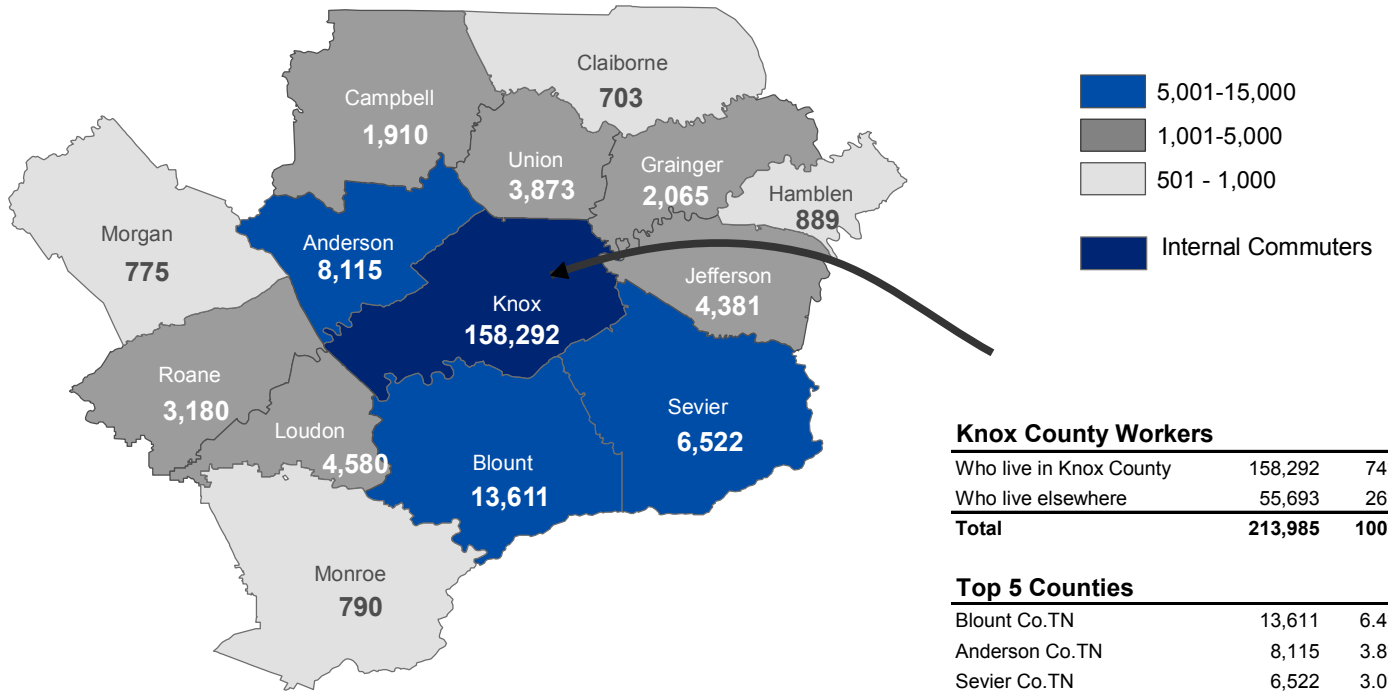

## Where Do Knox County Workers Live?

*74% of Knox County workers reside in Knox County*

### Knox County Workers

Who live in Knox County	158,292	74%
Who live elsewhere	55,693	26%
<b>Total</b>	<b>213,985</b>	<b>100%</b>

### Top 5 Counties

Blount Co.TN	13,611	6.4%
Anderson Co.TN	8,115	3.8%
Sevier Co.TN	6,522	3.0%
Loudon Co.TN	4,580	2.1%
Jefferson Co.TN	4,381	2.0%
<b>Total from Top 5</b>	<b>37,209</b>	<b>17.4%</b>

### Top 5 Counties

Anderson Co.TN	11,014	6.0%
Blount Co.TN	5,328	2.9%
Sevier Co.TN	1,634	0.9%
Loudon Co.TN	1,554	0.8%
Roane Co.TN	1,317	0.7%
<b>Total in Top 5</b>	<b>20,847</b>	<b>11.3%</b>