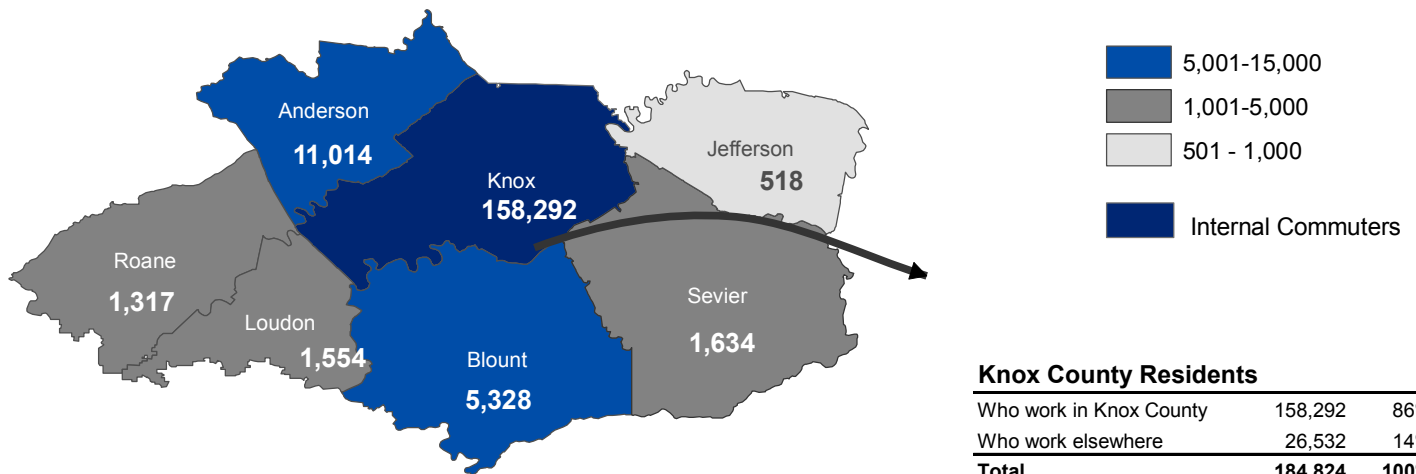

Where Do Knox County Residents Work?

86% of workers residing in Knox County work in Knox County

Knox County Residents

Who work in Knox County	158,292	86%
Who work elsewhere	26,532	14%
Total	184,824	100%

Top 5 Counties

Anderson Co.TN	11,014	6.0%
Blount Co.TN	5,328	2.9%
Sevier Co.TN	1,634	0.9%
Loudon Co.TN	1,554	0.8%
Roane Co.TN	1,317	0.7%
Total in Top 5	20,847	11.3%