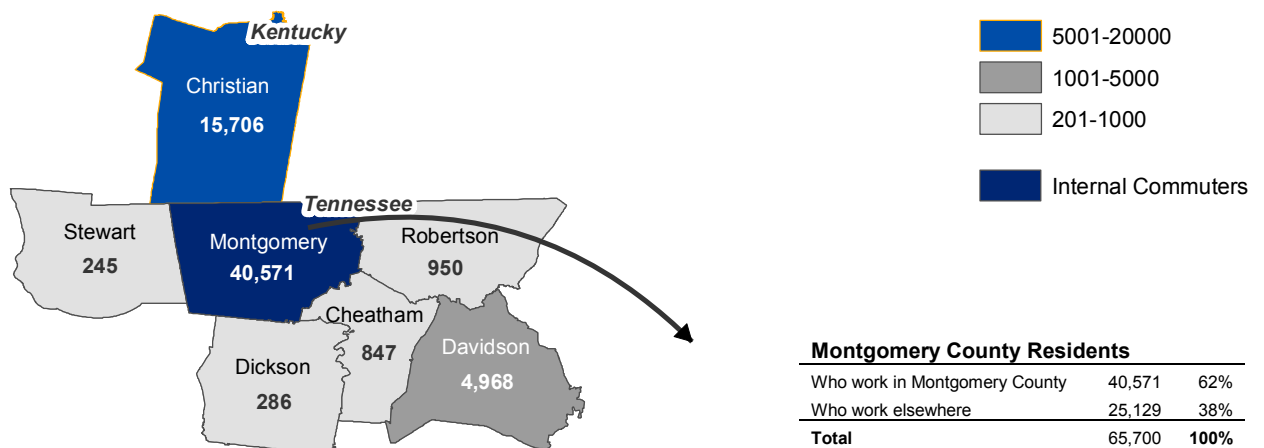

Where Do Montgomery County Residents Work?

62% of workers residing in Montgomery County work in Montgomery County

Montgomery County Residents

Who work in Montgomery County	40,571	62%
Who work elsewhere	25,129	38%
Total	65,700	100%

Top 5 Counties

Christian Co. KY	15,706	23.9%
Davidson Co. TN	4,968	7.6%
Robertson Co. TN	950	1.4%
Cheatham Co. TN	847	1.3%
Dickson Co. TN	286	0.4%
Total in Top 5	22,757	34.6%