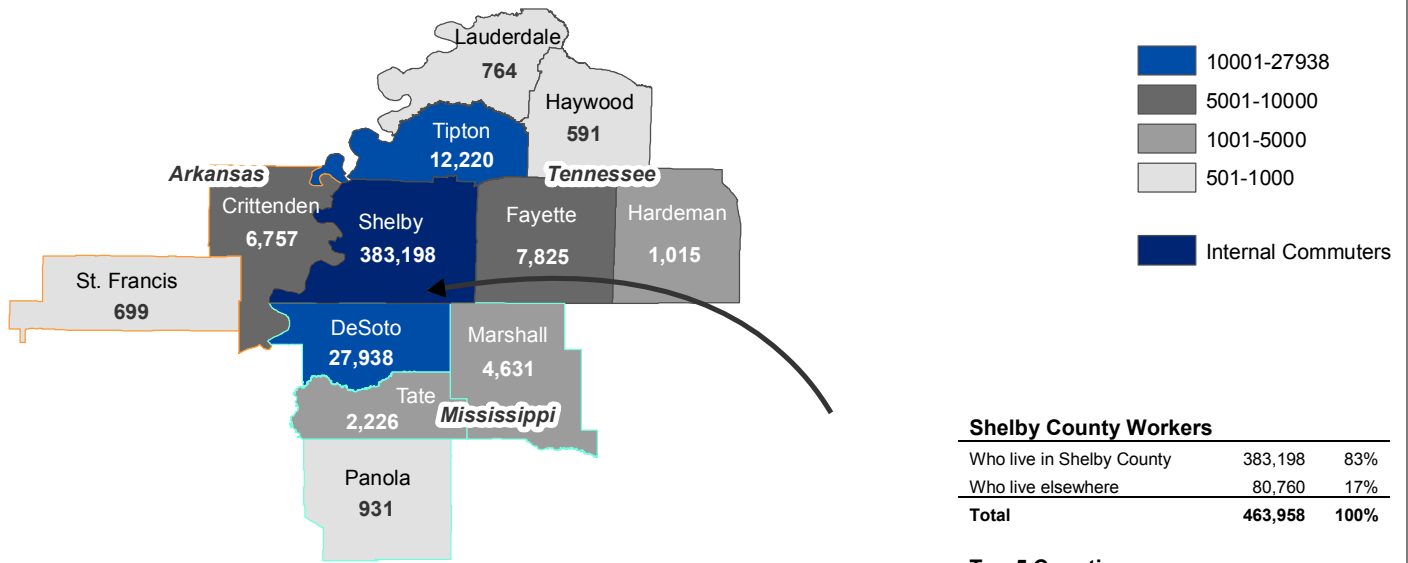

Where Do Shelby County Workers Live?

83% of Shelby County workers reside in Shelby County

Shelby County Workers

Who live in Shelby County	383,198	83%
Who live elsewhere	80,760	17%
Total	463,958	100%

Top 5 Counties

DeSoto Co. MS	27,938	6.0%
Tipton Co. TN	12,220	2.6%
Fayette Co. TN	7,825	1.7%
Crittenden Co. AR	6,757	1.5%
Marshall Co. MS	4,631	1.0%
Total from Top 5	59,371	12.8%

Where Do Shelby County Residents Work?

95% of workers residing in Shelby County work in Shelby County

Shelby County Residents

Who work in Shelby County	383,198	95%
Who work elsewhere	19,362	5%
Total	402,560	100%

Top 5 Counties

DeSoto Co. MS	7,589	1.9%
Tunica Co. MS	2,750	0.7%
Crittenden Co. AR	1,575	0.4%
Tipton Co. TN	1,013	0.3%
Fayette Co. TN	904	0.2%
Total in Top 5	13,831	3.5%