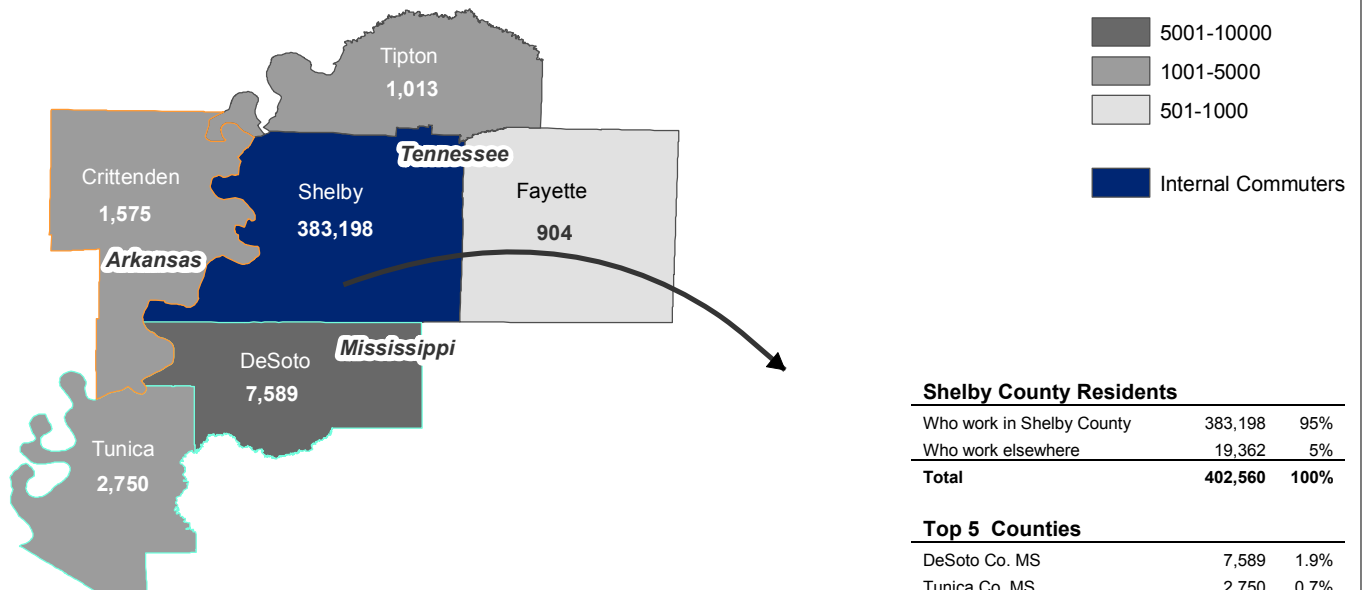

Where Do Shelby County Workers Live?

83% of Shelby County workers reside in Shelby County

Shelby County Workers

Who live in Shelby County	383,198	83%
Who live elsewhere	80,760	17%
Total	463,958	100%

Top 5 Counties

DeSoto Co. MS	27,938	6.0%
Tipton Co. TN	12,220	2.6%
Fayette Co. TN	7,825	1.7%
Crittenden Co. AR	6,757	1.5%
Marshall Co. MS	4,631	1.0%
Total from Top 5	59,371	12.8%

Where Do Shelby County Residents Work?

95% of workers residing in Shelby County work in Shelby County

Shelby County Residents

Who work in Shelby County	383,198	95%
Who work elsewhere	19,362	5%
Total	402,560	100%

Top 5 Counties

DeSoto Co. MS	7,589	1.9%
Tunica Co. MS	2,750	0.7%
Crittenden Co. AR	1,575	0.4%
Tipton Co. TN	1,013	0.3%
Fayette Co. TN	904	0.2%
Total in Top 5	13,831	3.5%