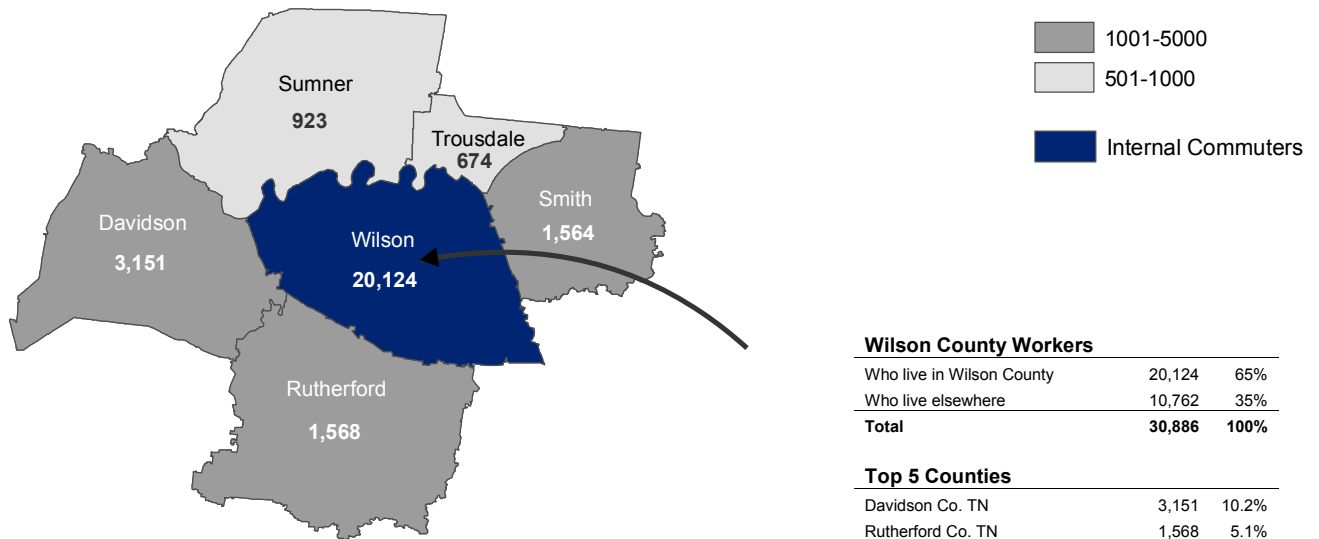

## Where Do Wilson County Workers Live?

*65% of Wilson County workers reside in Wilson County*

Wilson County Workers		
Who live in Wilson County	20,124	65%
Who live elsewhere	10,762	35%
<b>Total</b>	<b>30,886</b>	<b>100%</b>

Top 5 Counties		
Davidson Co. TN	3,151	10.2%
Rutherford Co. TN	1,568	5.1%
Smith Co. TN	1,564	5.1%
Sumner Co. TN	923	3.0%
Trousdale Co. TN	674	2.2%
<b>Total from Top 5</b>	<b>7,880</b>	<b>25.6%</b>

## Where Do Wilson County Residents Work?

*44% of workers residing in Wilson County work in Wilson County*

Wilson County Residents		
Who work in Wilson County	20,124	44%
Who work elsewhere	25,715	56%
<b>Total</b>	<b>45,839</b>	<b>100%</b>

Top 5 Counties		
Davidson Co. TN	20,626	45.0%
Rutherford Co. TN	1,988	4.3%
Sumner Co. TN	885	1.9%
Williamson Co. TN	723	1.6%
Smith Co. TN	208	0.5%
<b>Total in Top 5</b>	<b>24,430</b>	<b>53.3%</b>