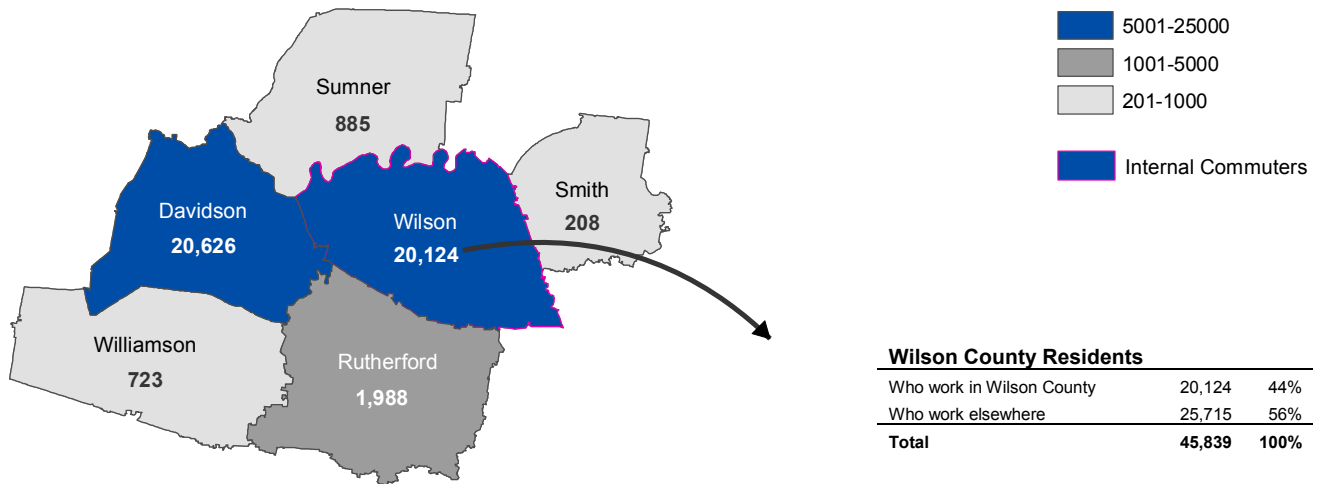

## Where Do Wilson County Workers Live?

*65% of Wilson County workers reside in Wilson County*

Wilson County Workers		
Who live in Wilson County	20,124	65%
Who live elsewhere	10,762	35%
<b>Total</b>	<b>30,886</b>	<b>100%</b>

Top 5 Counties		
Davidson Co. TN	3,151	10.2%
Rutherford Co. TN	1,568	5.1%
Smith Co. TN	1,564	5.1%
Sumner Co. TN	923	3.0%
Trousdale Co. TN	674	2.2%
<b>Total from Top 5</b>	<b>7,880</b>	<b>25.6%</b>

## Where Do Wilson County Residents Work?

*44% of workers residing in Wilson County work in Wilson County*

Wilson County Residents		
Who work in Wilson County	20,124	44%
Who work elsewhere	25,715	56%
<b>Total</b>	<b>45,839</b>	<b>100%</b>

Top 5 Counties		
Davidson Co. TN	20,626	45.0%
Rutherford Co. TN	1,988	4.3%
Sumner Co. TN	885	1.9%
Williamson Co. TN	723	1.6%
Smith Co. TN	208	0.5%
<b>Total in Top 5</b>	<b>24,430</b>	<b>53.3%</b>