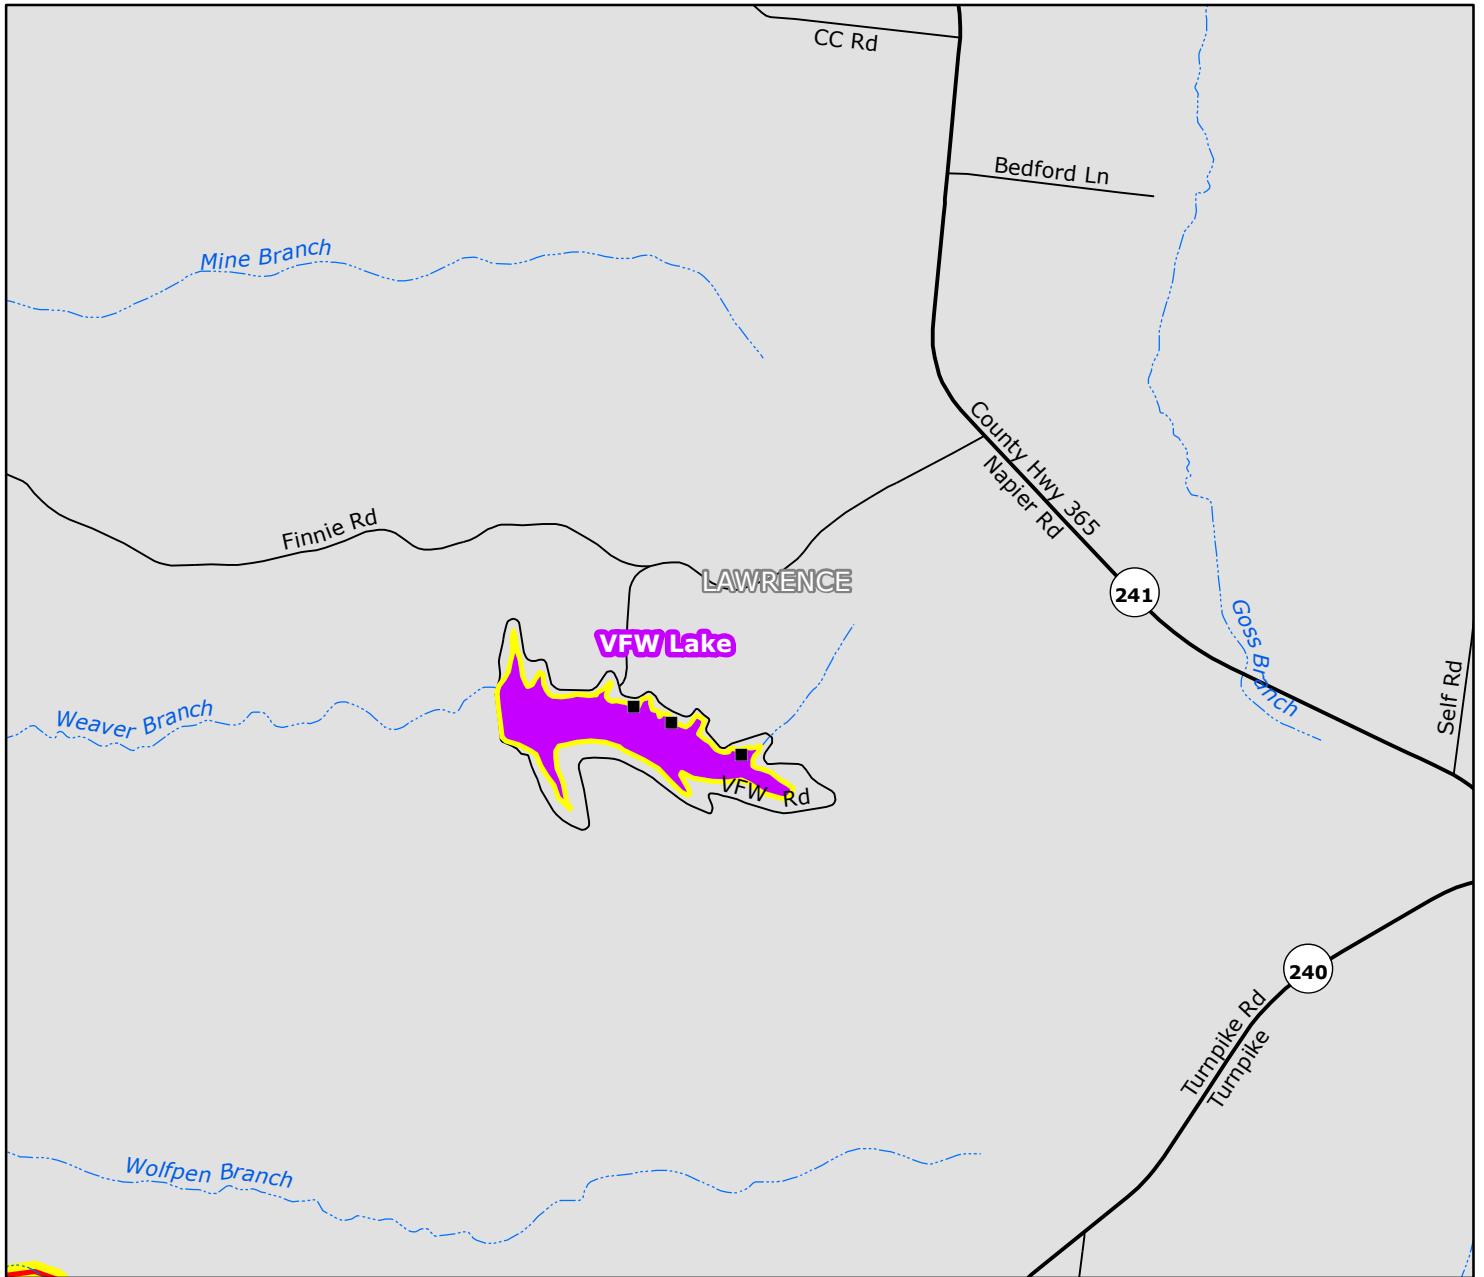

Stocked Trout Program

VFW Lake

- Trout Stream or Lake
- Trout Reservoir
- Trout Tailwater
- Winter Trout Stream or Lake
- Stocking Site