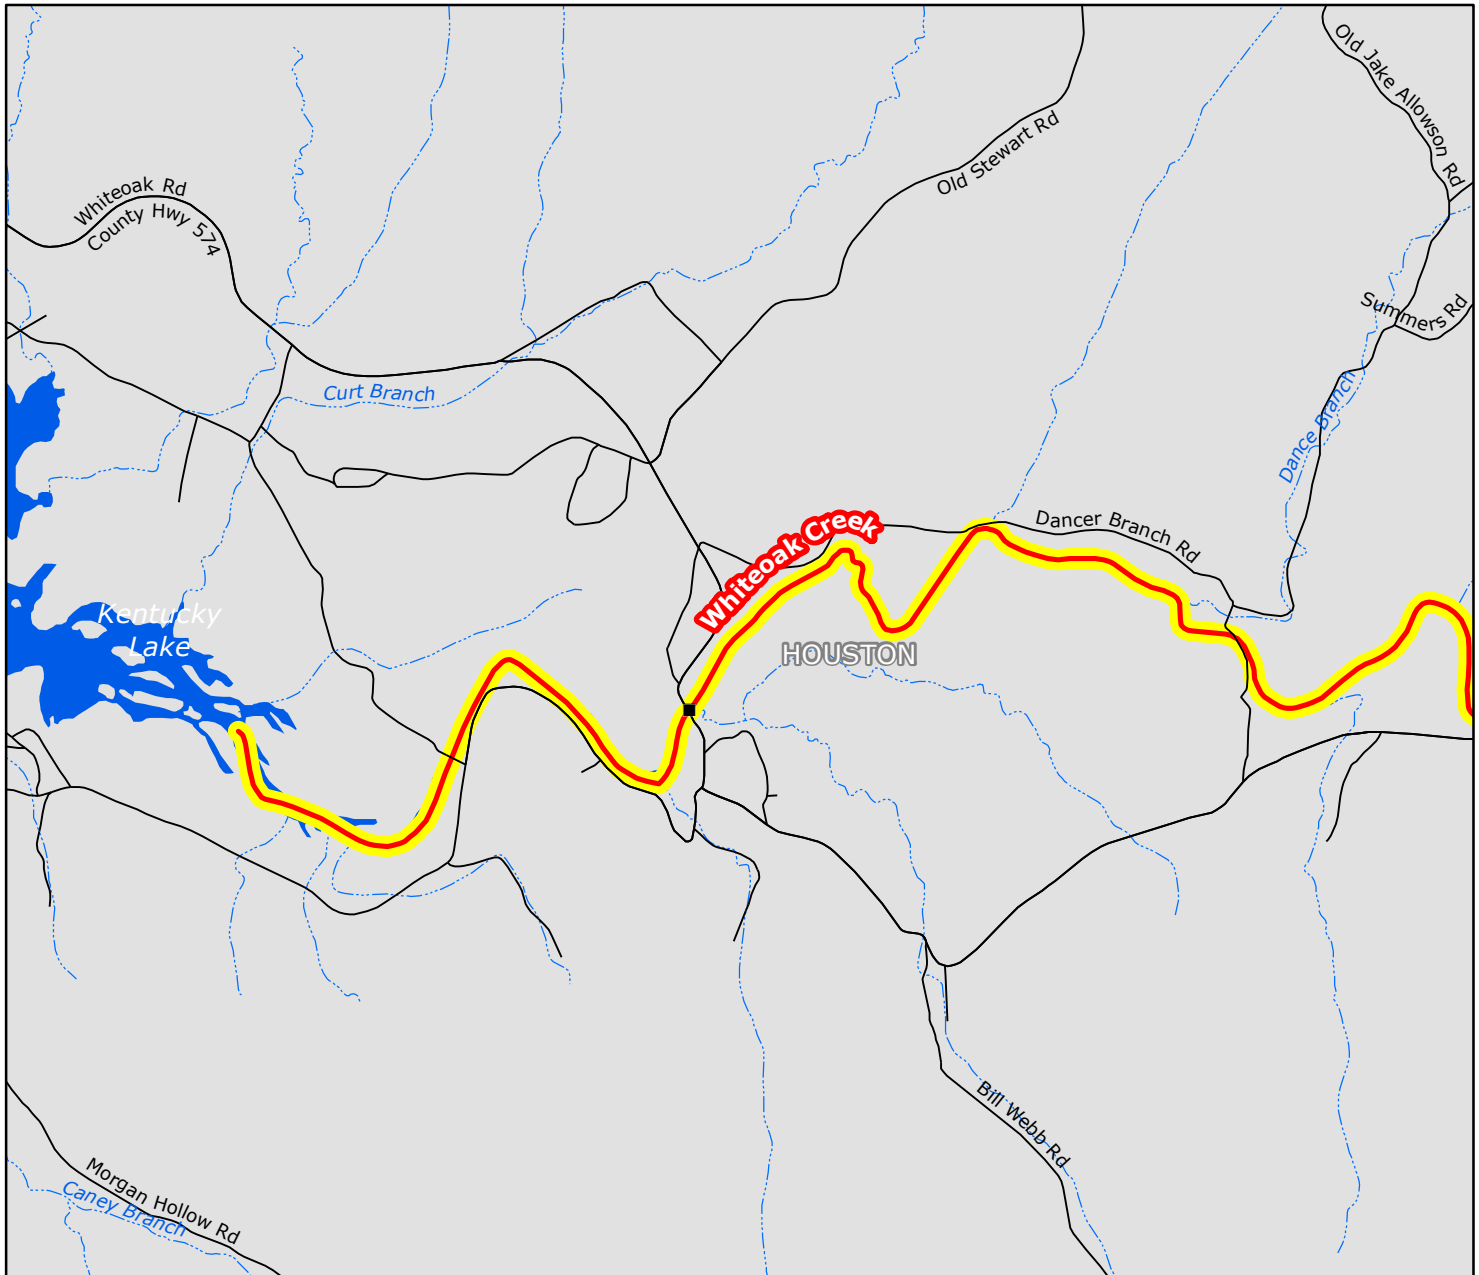

Stocked Trout Program

Whiteoak Creek

- Trout Stream or Lake
- Trout Reservoir
- Trout Tailwater
- Winter Trout Stream or Lake
- Stocking Site