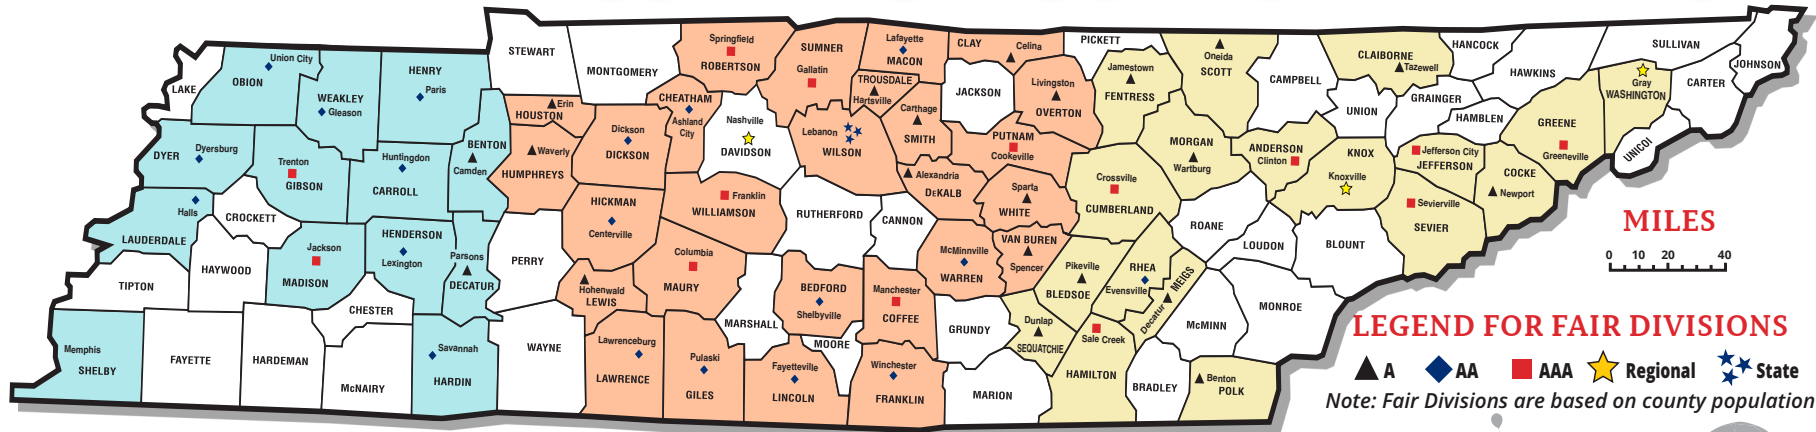

2024 TENNESSEE AGRICULTURAL FAIRS

LEGEND FOR FAIR DIVISIONS

▲ A ◆ AA ■ AAA ☆ Regional ★ State
 Note: Fair Divisions are based on county population

WEST TENNESSEE

West Tennessee Fairs	City	Division	Year Estab.
Benton Co. Fair	Camden	A	1926
Carroll Co. Fair	Huntingdon	AA	1906
Decatur Co. Fair	Parsons	A	1949
Delta Fair (Shelby Co.)	Memphis		2007
Dyer Co. Fair	Dyersburg	AA	1869
Gibson Co. Fair	Trenton	AAA	1855
Hardin Co. Fair	Savannah	AA	1952
Henderson Co. Fair	Lexington	AA	1932
Henry Co. Fair	Paris	AA	1954
Lauderdale Co. Fair	Halls	AA	2004
Obion Co. Fair	Union City	AA	1931
Weakley Co. Fair	Gleason	AA	2022
West Tenn. State Fair (Madison Co.)	Jackson	AAA	1855

MIDDLE TENNESSEE

Middle Tennessee Fairs	City	Division	Year Estab.
Bedford Co. Fair	Shelbyville	AA	1998
Cheatham Co. Fair	Ashland City	AAA	1947
Clay Co. Fair	Celina	A	2001
Coffee Co. Fair	Manchester	AAA	1857
DeKalb Co. Fair	Alexandria	A	1856
Dickson Co. Fair	Dickson	AA	1924
Franklin Co. Fair	Winchester	AA	2007
Giles Co. Fair	Pulaski	AA	1950
Hickman Co. Fair	Centerville	AA	1998
Houston Co. Fair	Erin	A	2007
Humphreys Co. Fair	Waverly	AA	1926
Lincoln Co. Fair	Fayetteville	AA	1903
Macon Co. Fair	Lafayette	AA	1982
Maury Co. Fair	Columbia	AAA	1948
Middle TN District Fair (Lawrence Co.)	Lawrenceburg	AA	1911
The Nashville Fair	Nashville	Regional	2022
Overton Co. Fair	Livingston	A	1938
Putnam Co. Fair	Cookeville	AAA	1856
Robertson Co. Fair	Springfield	AAA	1867
Smith Co. Fair	Carthage	A	2008
South Central Area Fair (Lewis Co.)	Hohenwald	A	1922
Sumner Co. Fair	Gallatin	AAA	1946
Trousdale Co. Fair	Hartsville	A	1955
Van Buren Co. Fair	Spencer	A	1914
Warren Co. Fair	McMinnville	AA	1953
White Co. Fair	Sparta	A	1855
Williamson Co. Fair	Franklin	AAA	2005
Wilson Co. Fair - Tennessee State Fair	Lebanon	State	1853