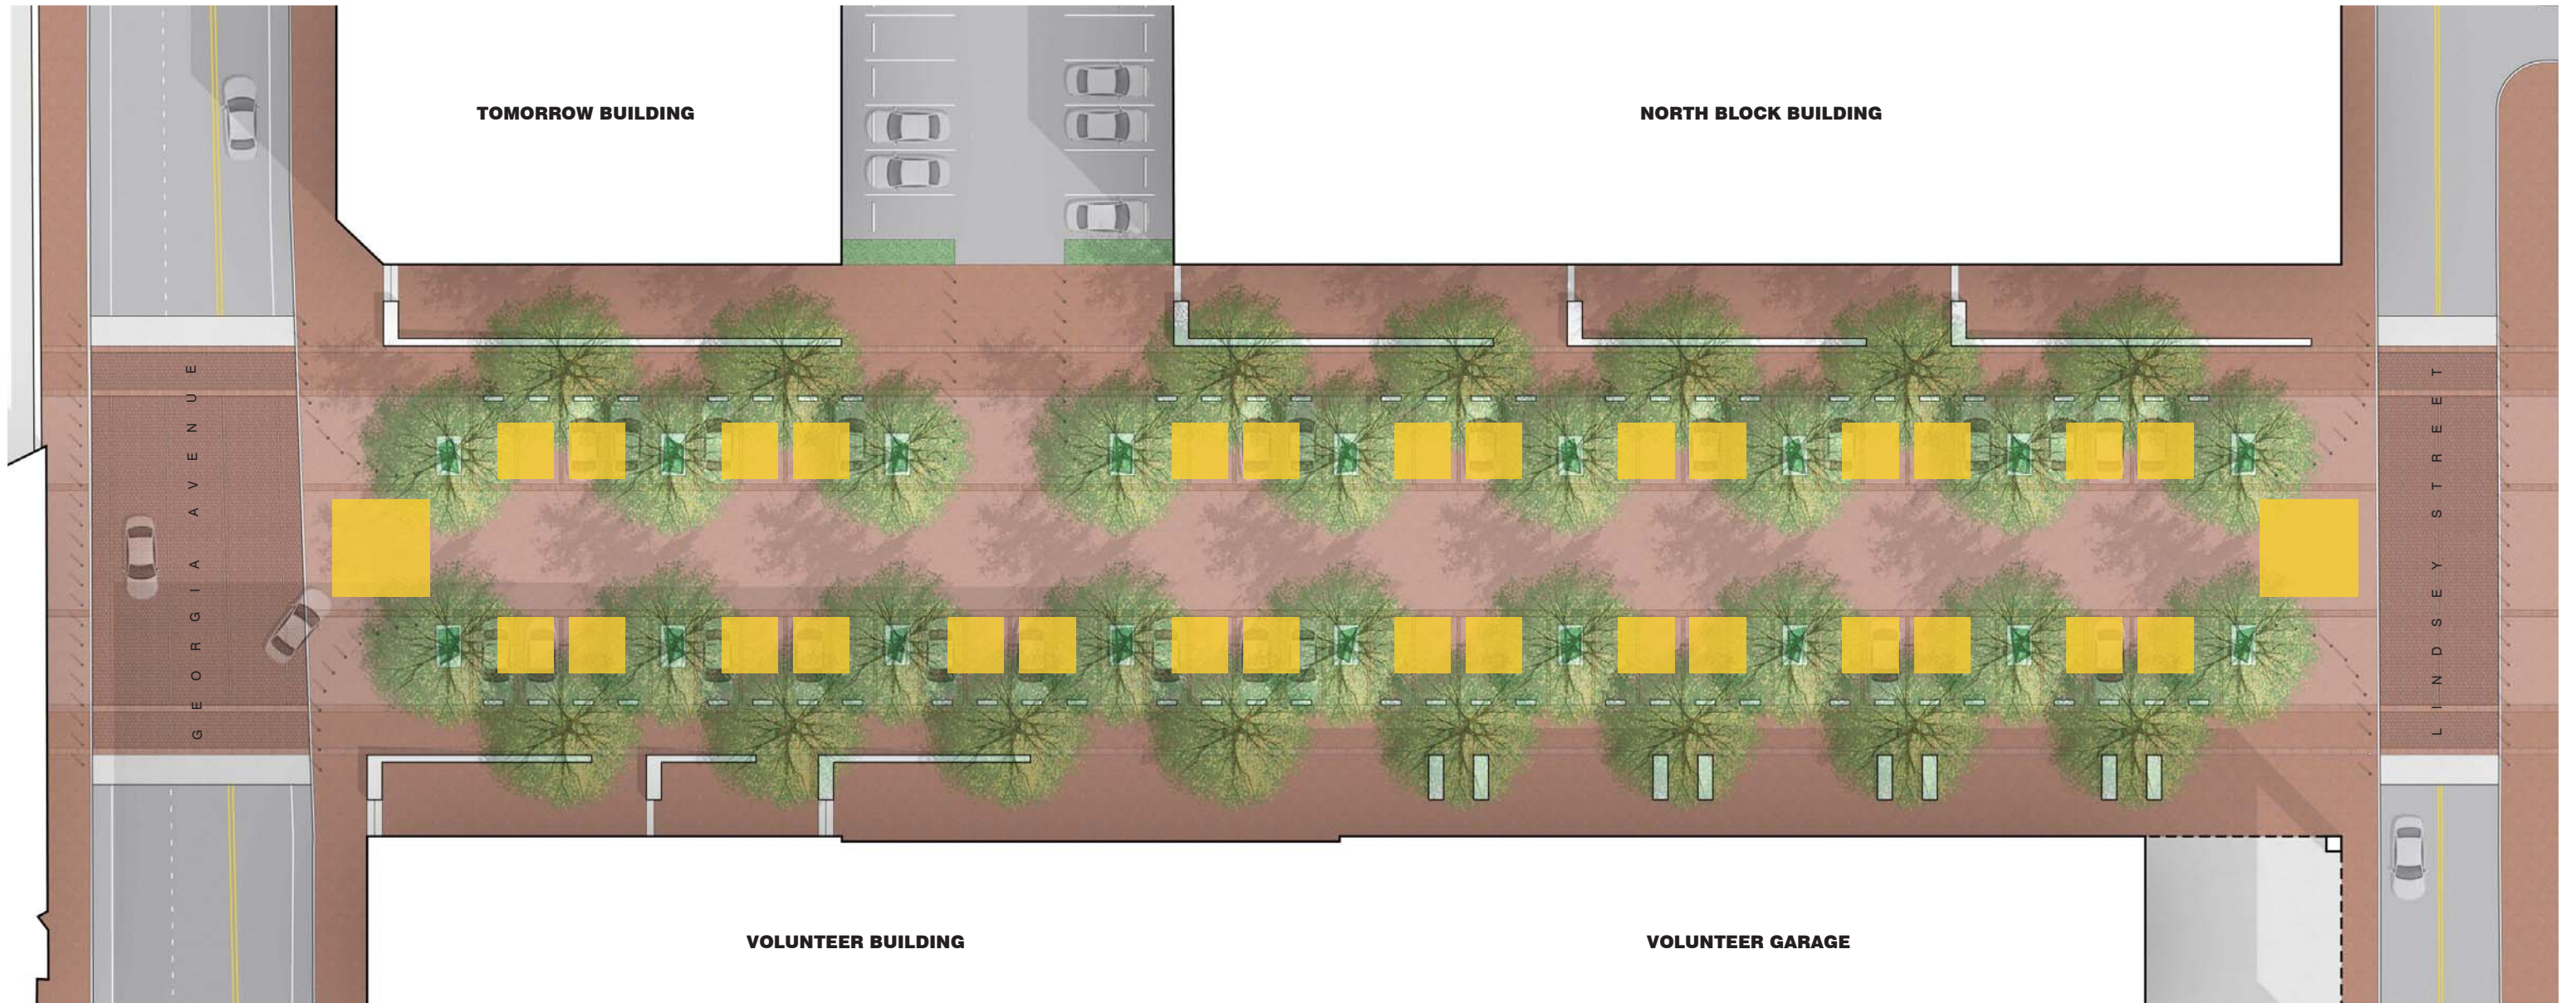

VOLUNTEER BUILDING

VOLUNTEER GARAGE

SHARED SPACE

1

- | | | |
|---|-----------------------------------|------------------------------|
| 1 Raised Traffic / Crosswalk Table | 6 90 Degree Parking Stall | 11 Terrace Steps |
| 2 Traffic Demarcation Bollard | 7 Canopy Tree | 12 Freestanding Bench |
| 3 Central Drive Aisle | 8 Metal Tree Guard / Bench | |
| 4 Pedestrian Walkway | 9 Car Barrier / Bench | |
| 5 Gathering Terrace | 10 Terrace Seating Wall | |

SITE PLAN (52 SPACES)

Patten Parkway
Chattanooga, Tennessee

SITE PLAN - MARKET PROGRAMMING

Patten Parkway
Chattanooga, Tennessee

CITY CENTER/
DOWNTOWN

MILLER PLAZA

MILLER PARK

MARKET ST