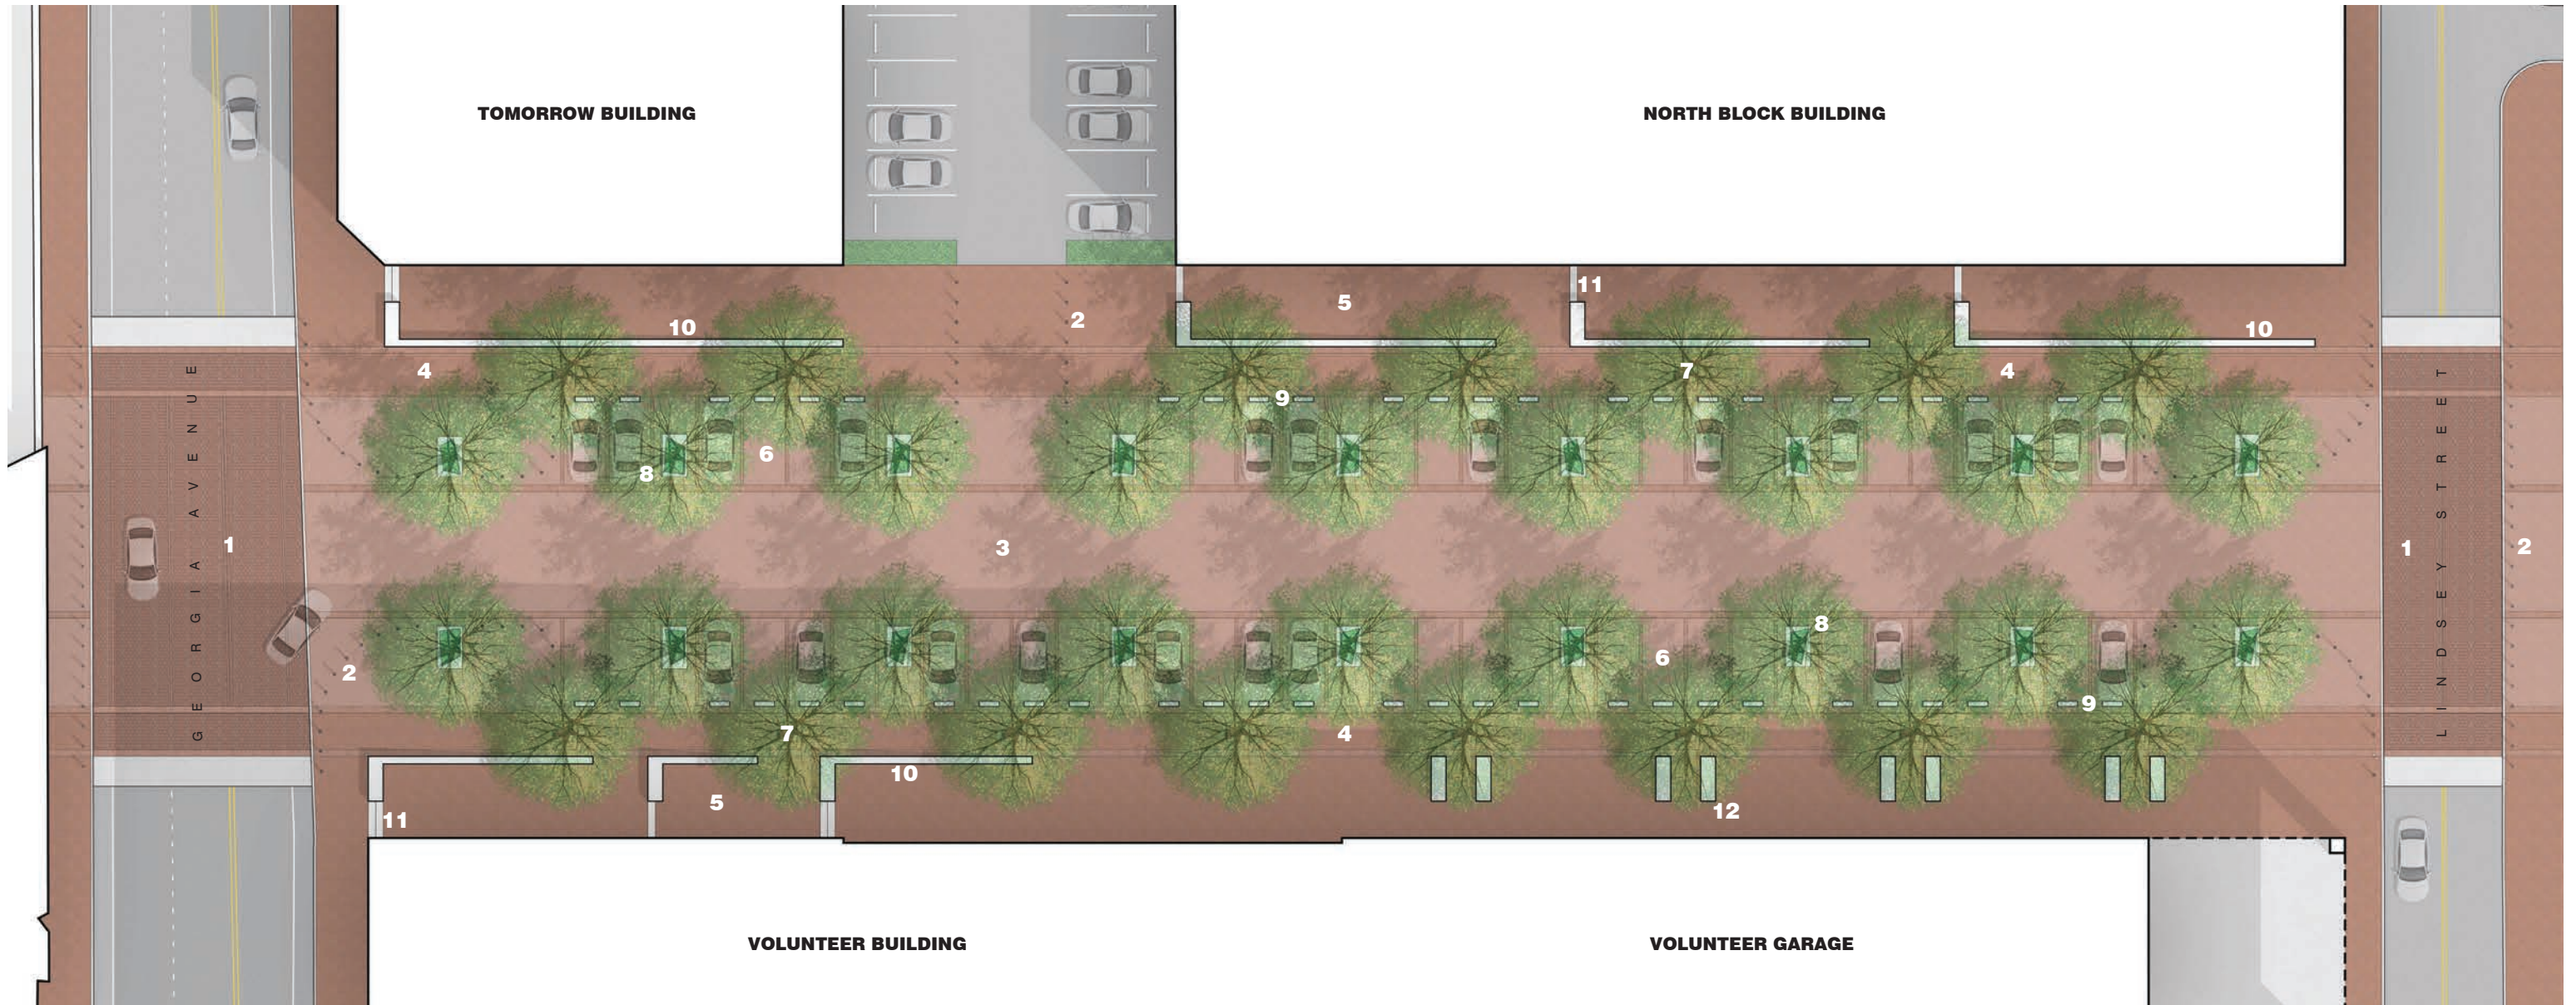

MARKET CANOPY INSPIRATION

Patten Parkway
Chattanooga, Tennessee

HISTORIC PROGRAMMING

Patten Parkway
 Chattanooga, Tennessee

TOMORROW BUILDING

NORTH BLOCK BUILDING

GEORGIA AVENUE

LINDSEY STREET

VOLUNTEER BUILDING

VOLUNTEER GARAGE

SHARED SPACE

1

- | | | |
|---|-----------------------------------|------------------------------|
| 1 Raised Traffic / Crosswalk Table | 6 90 Degree Parking Stall | 11 Terrace Steps |
| 2 Traffic Demarcation Bollard | 7 Canopy Tree | 12 Freestanding Bench |
| 3 Central Drive Aisle | 8 Metal Tree Guard / Bench | |
| 4 Pedestrian Walkway | 9 Car Barrier / Bench | |
| 5 Gathering Terrace | 10 Terrace Seating Wall | |

SITE PLAN (52 SPACES)

Patten Parkway
Chattanooga, Tennessee

SITE PLAN - MARKET PROGRAMMING

Patten Parkway
Chattanooga, Tennessee

CITY CENTER/
DOWNTOWN

MILLER PLAZA

MILLER PARK

MARKET ST

MEMORIAL
RELOCATION
OPTION A

PATTEN PARKWAY

FUTURE

MILLER PARK

MLK BLVD

VIEW FROM NW CORNER - WEEKDAY

Patten Parkway
Chattanooga, Tennessee

VIEW FROM NW CORNER - WEEKEND / MARKET