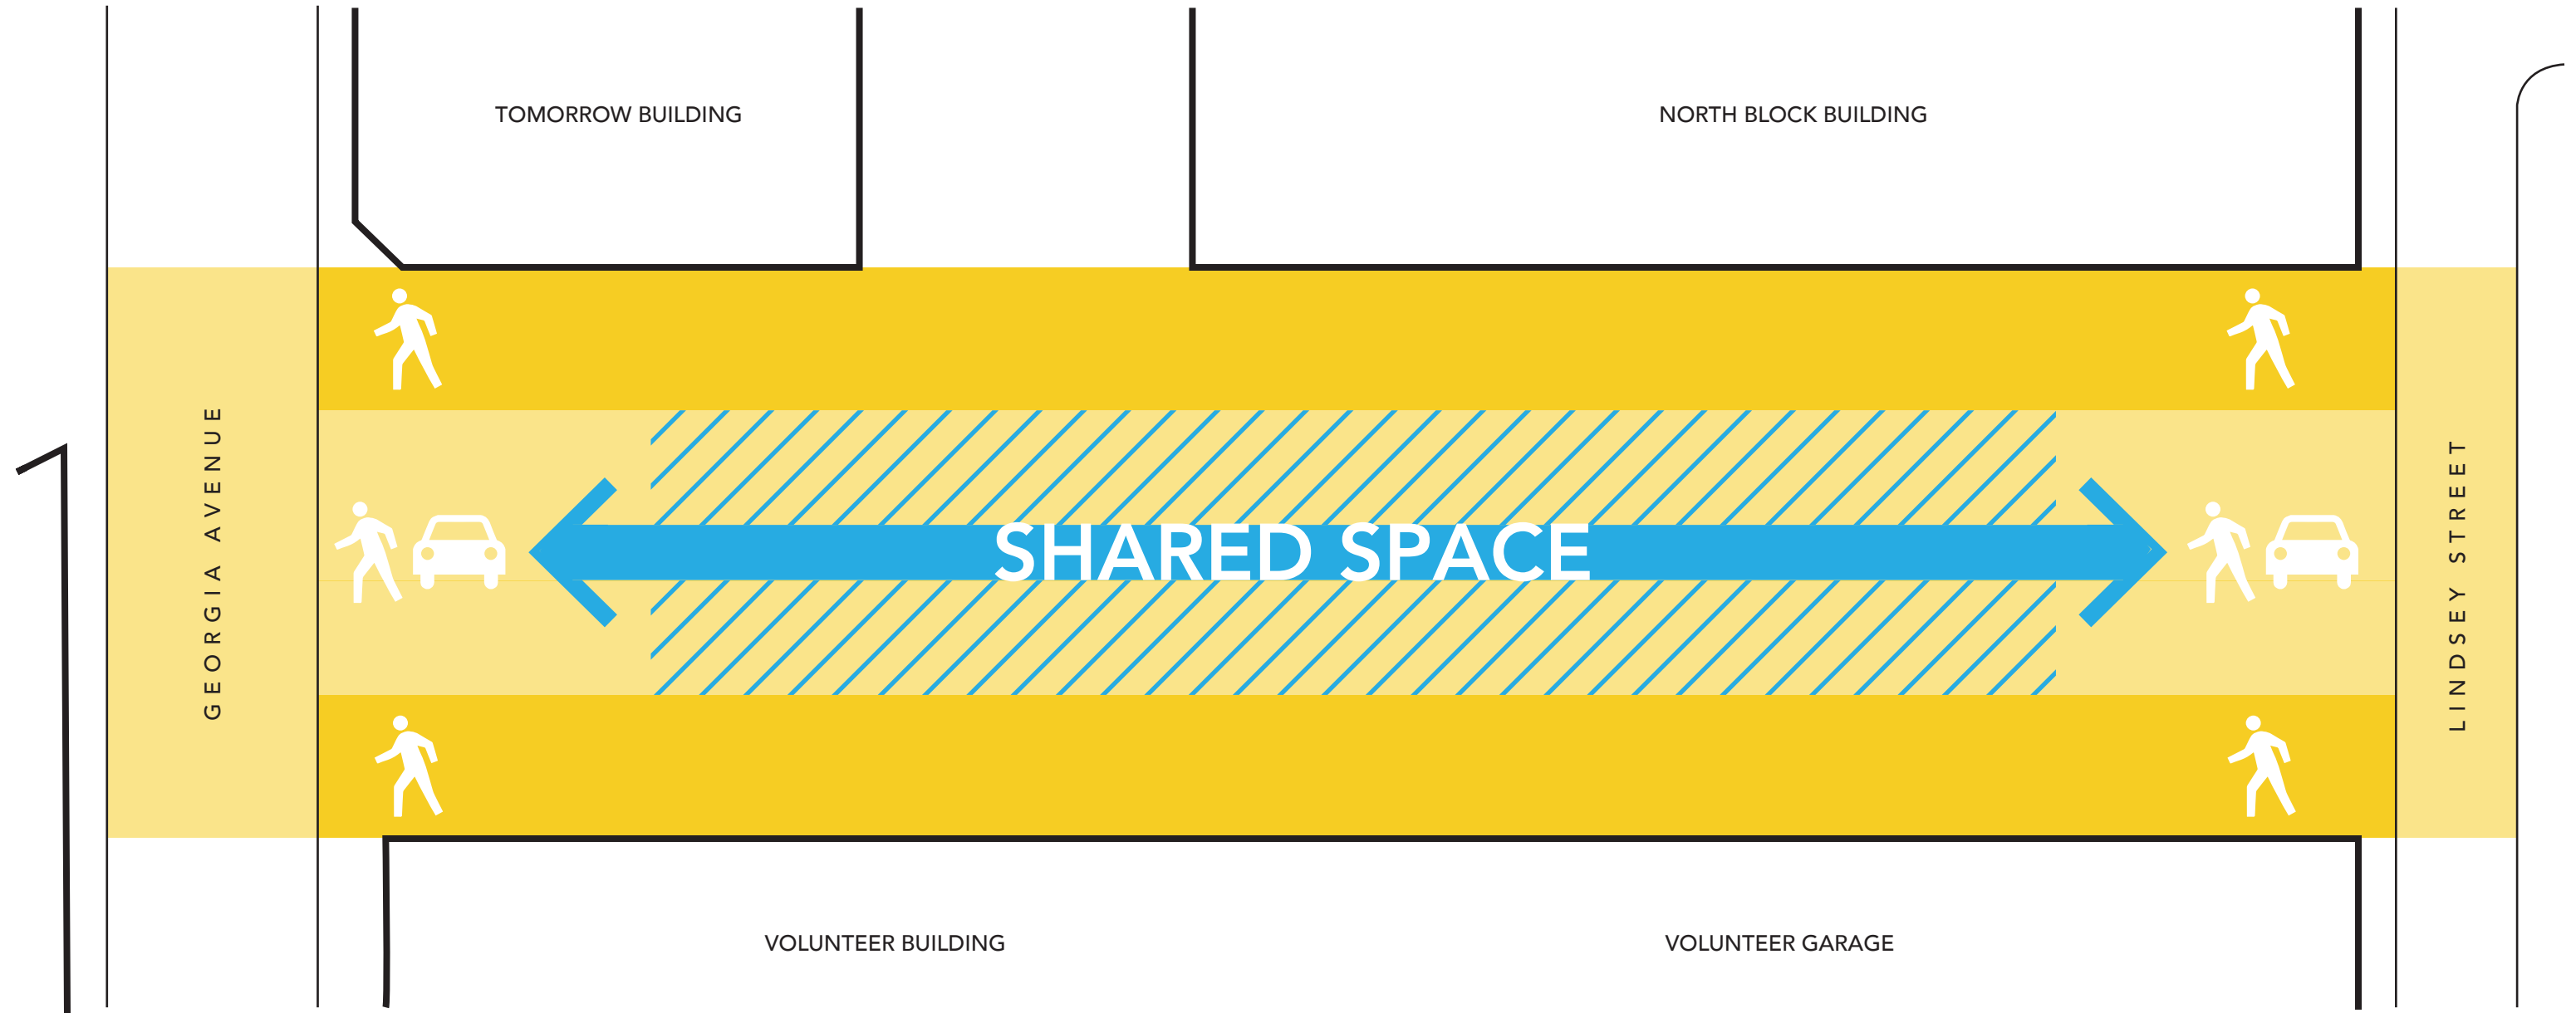

TOMORROW BUILDING

NORTH BLOCK BUILDING

GEORGIA AVENUE

LINDSEY STREET

VOLUNTEER BUILDING

VOLUNTEER GARAGE

SHARED SPACE

1