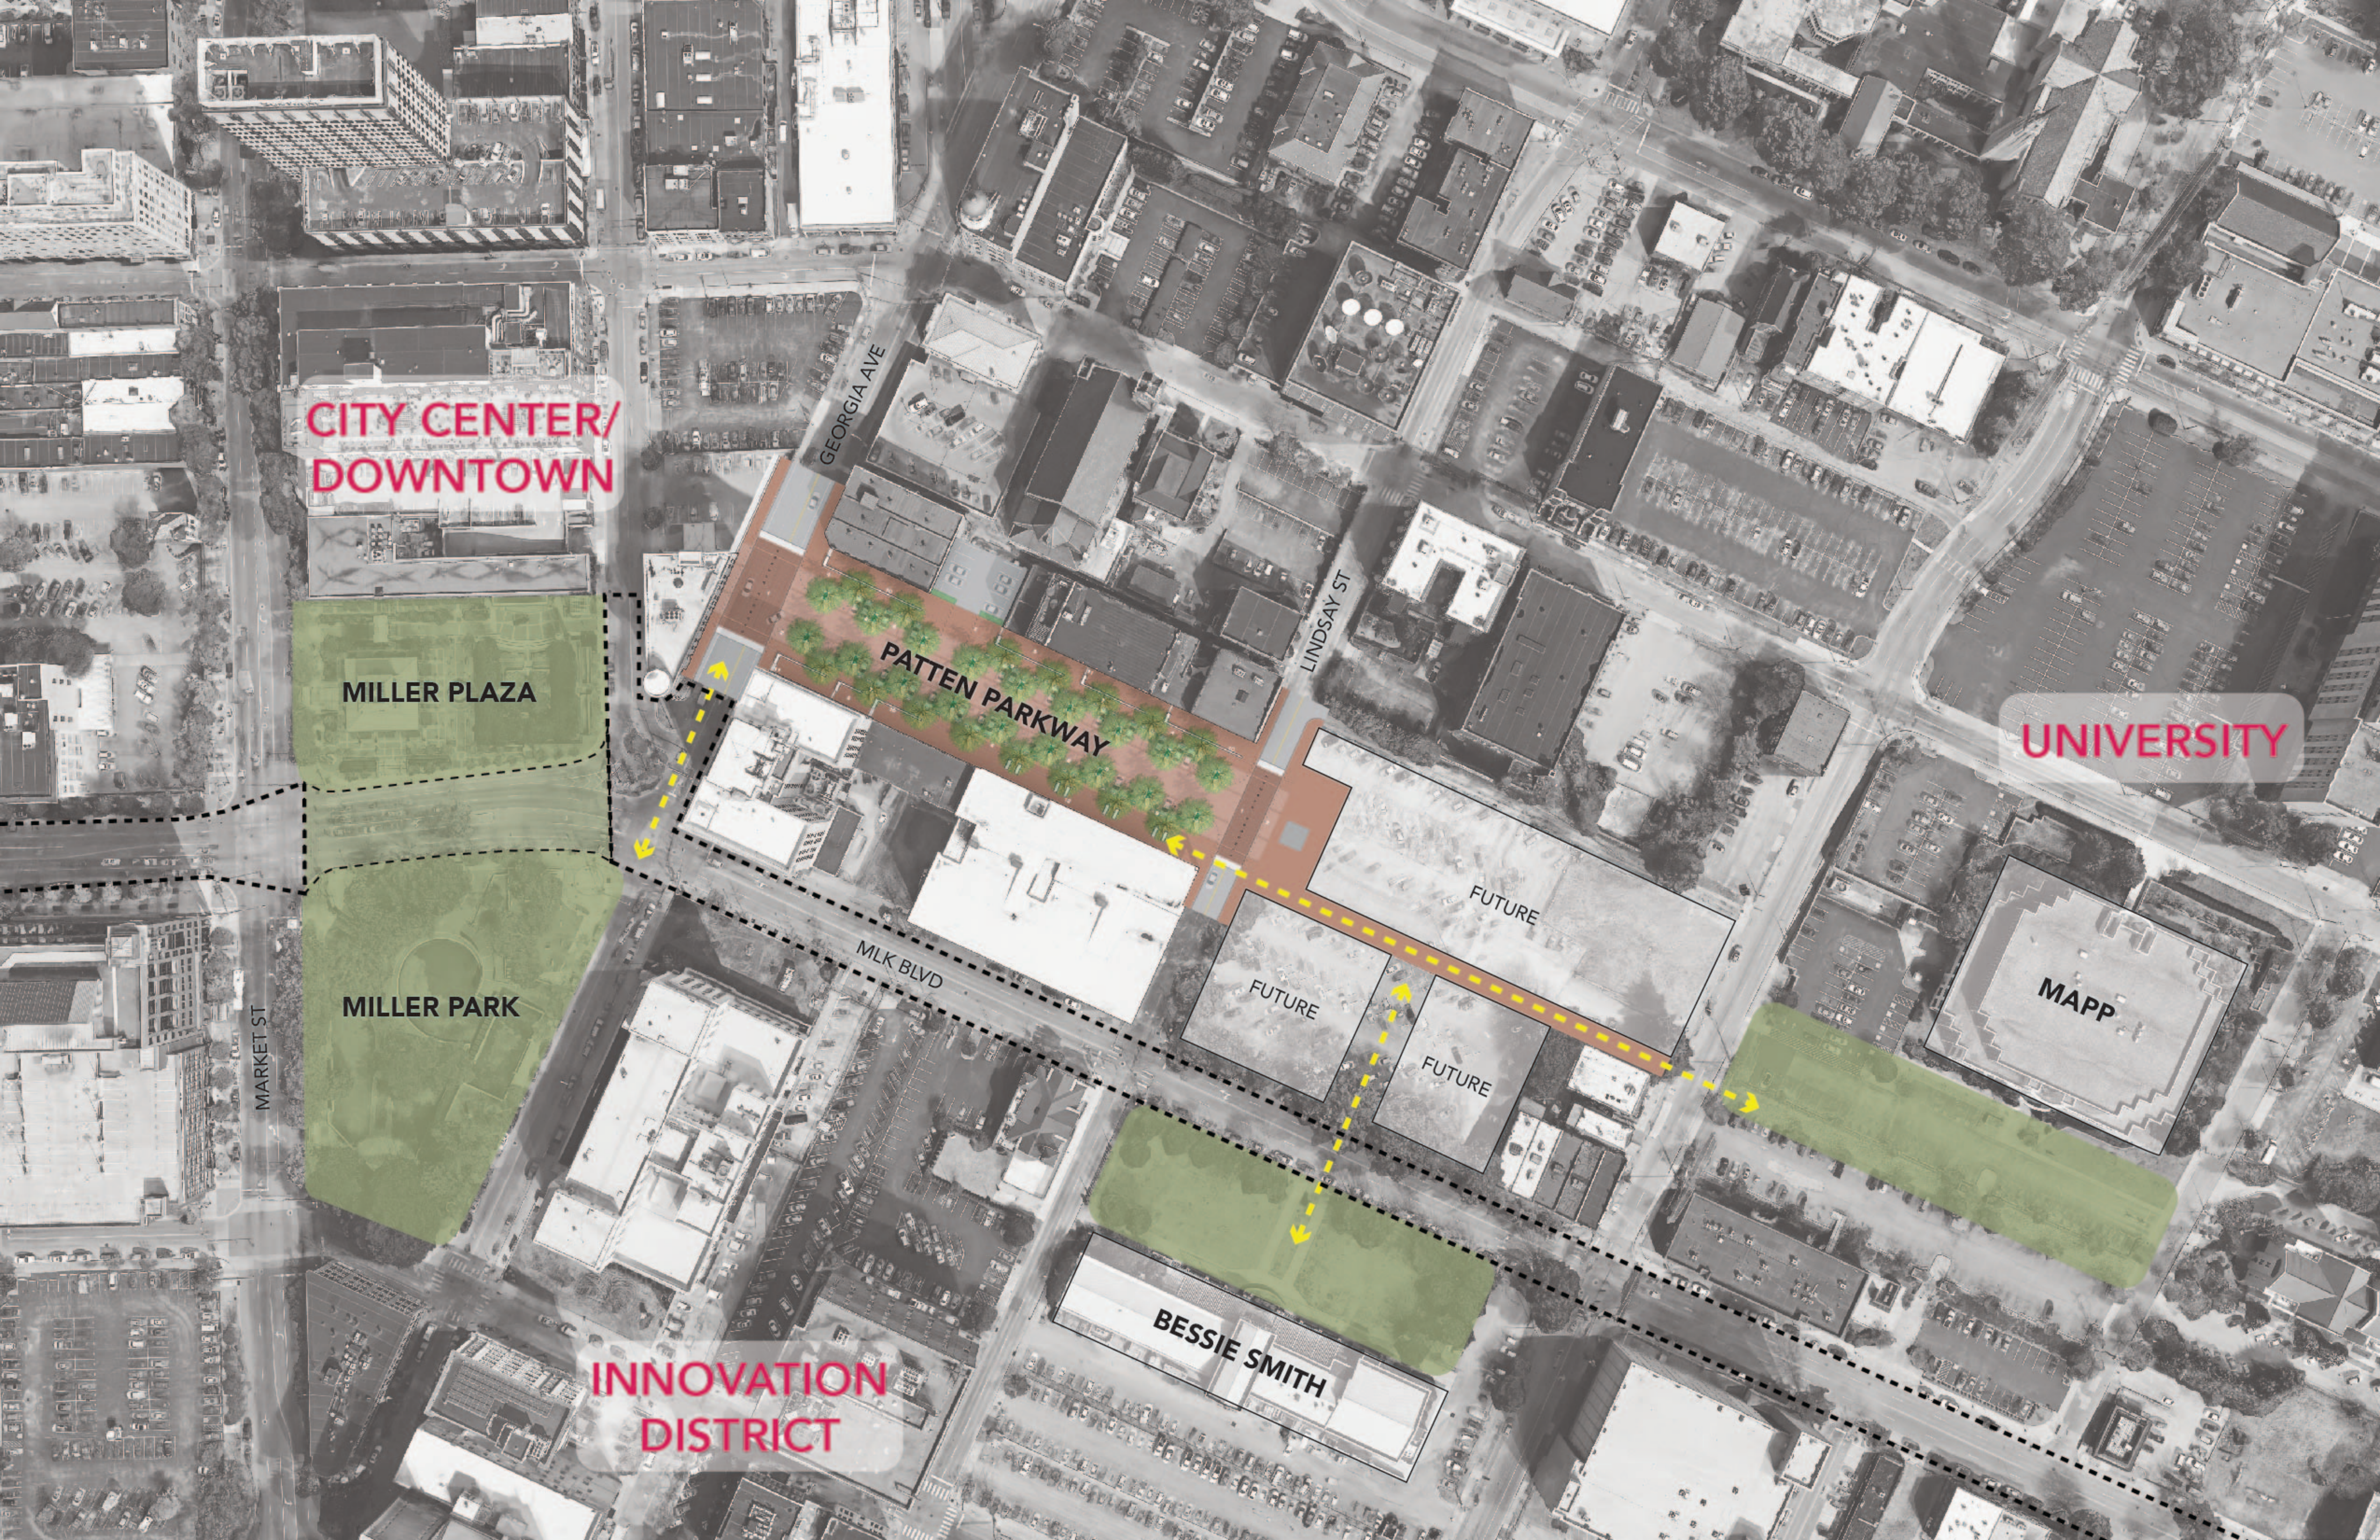

CITY CENTER/
DOWNTOWN

MILLER PLAZA

MILLER PARK

MARKET ST

GEORGIA AVE

PATTEN PARKWAY

LINDSAY ST

MLK BLVD

FUTURE

FUTURE

FUTURE

UNIVERSITY

MAPP

BESSIE SMITH

INNOVATION
DISTRICT