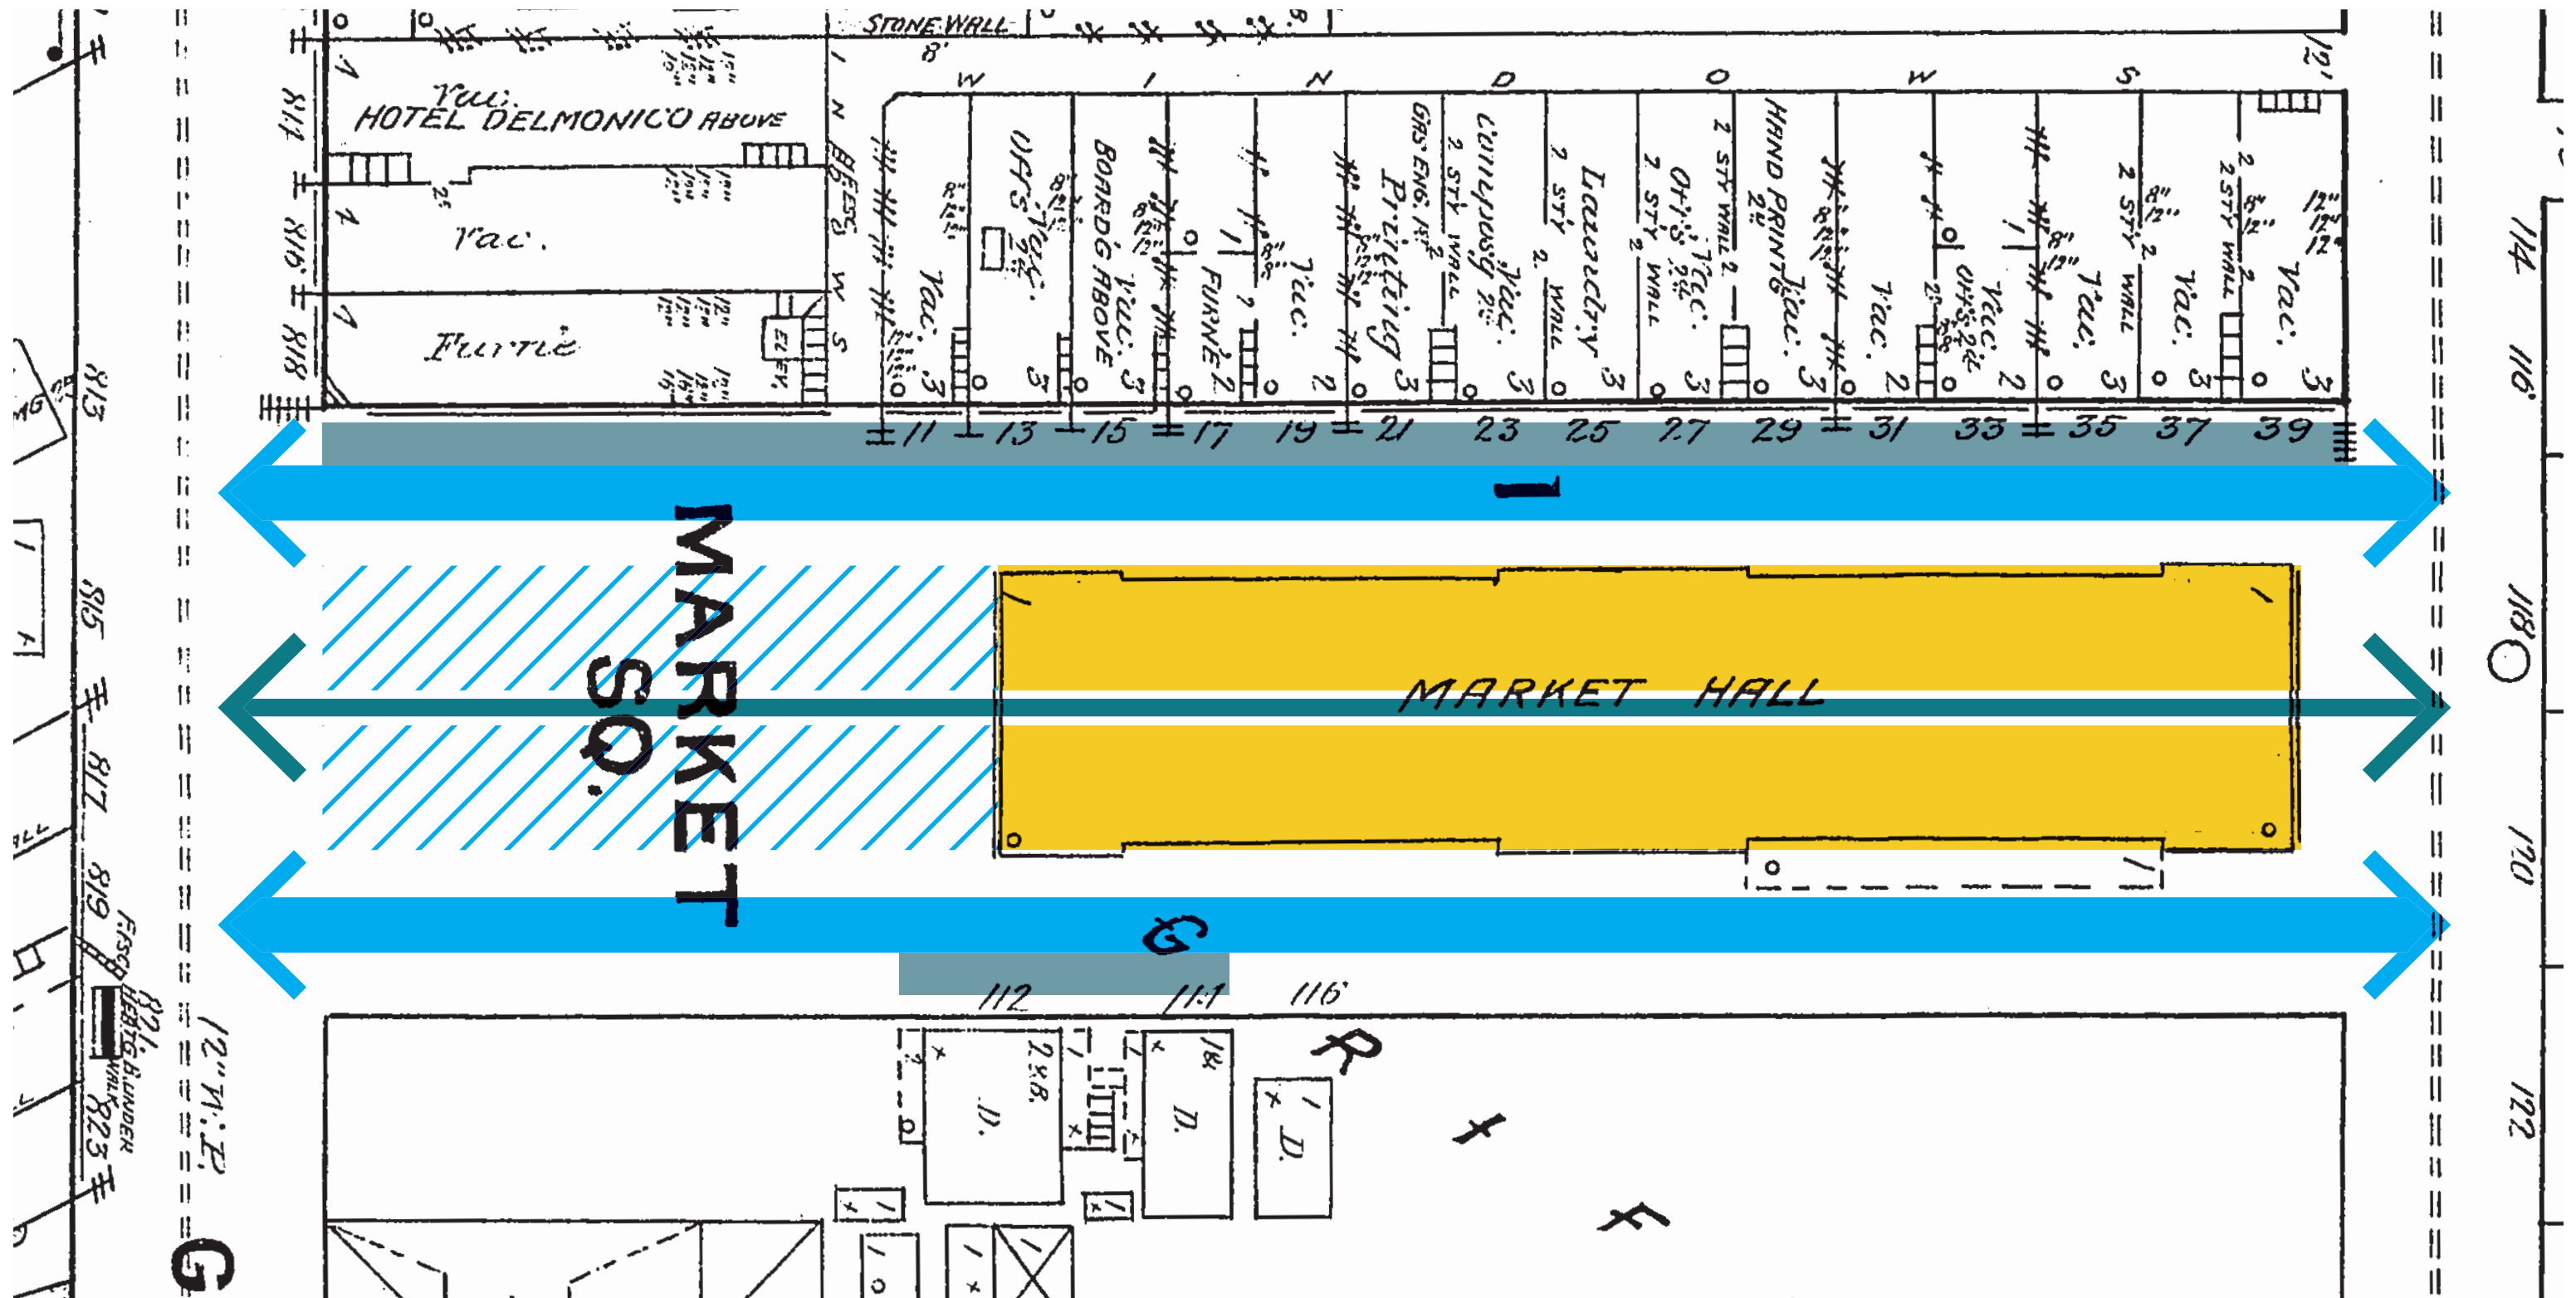

HISTORIC PROGRAMMING

Patten Parkway
Chattanooga, Tennessee