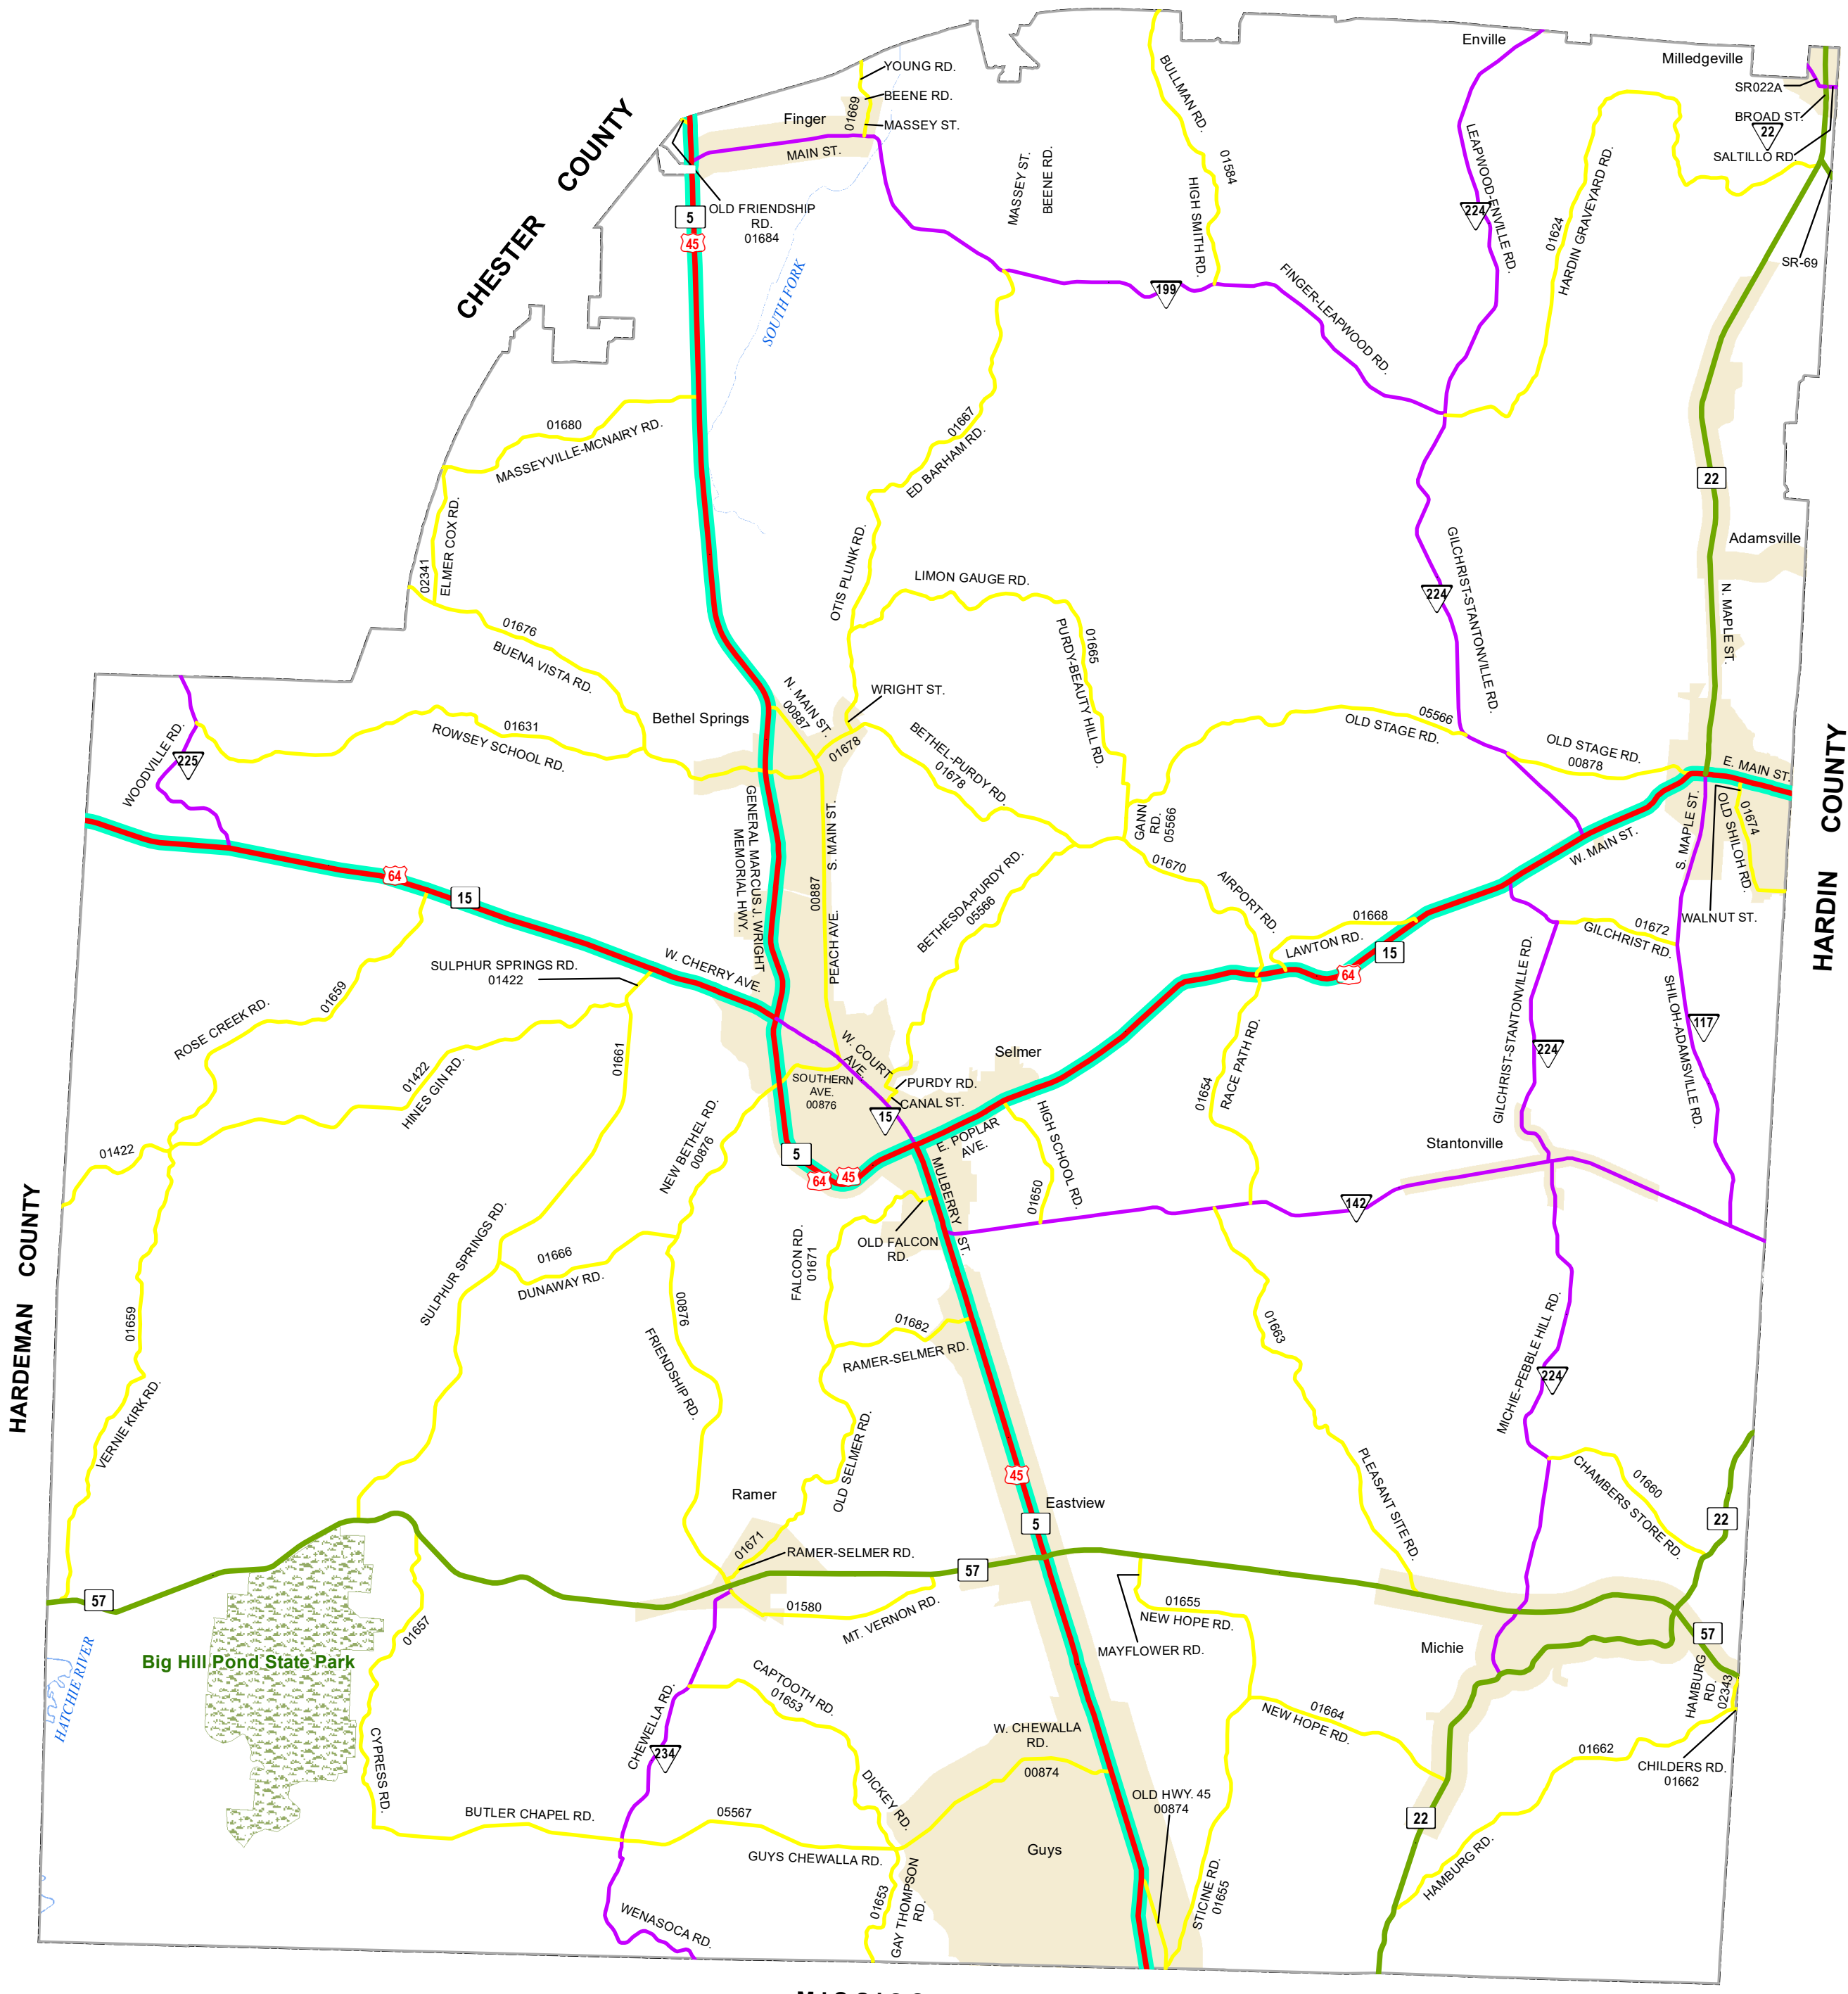

-  Interstate Highway
-  State Highway
-  U.S. Numbered Highway
-  Interstate
-  Freeway and Expressway
-  Principal Arterial
-  Minor Arterial
-  Major Collector
-  Minor Collector
-  National Highway System
-  Major Waterways
-  Park Boundary
-  City Boundary
-  Urban Boundary
-  County Boundary

TN **TDOT**
 Department of
 Transportation
 Long Range Planning Division
 Data Visualization Office

MC NAIRY COUNTY
 TENNESSEE
 FUNCTIONAL CLASSIFICATION SYSTEM

Date: 9/24/2018