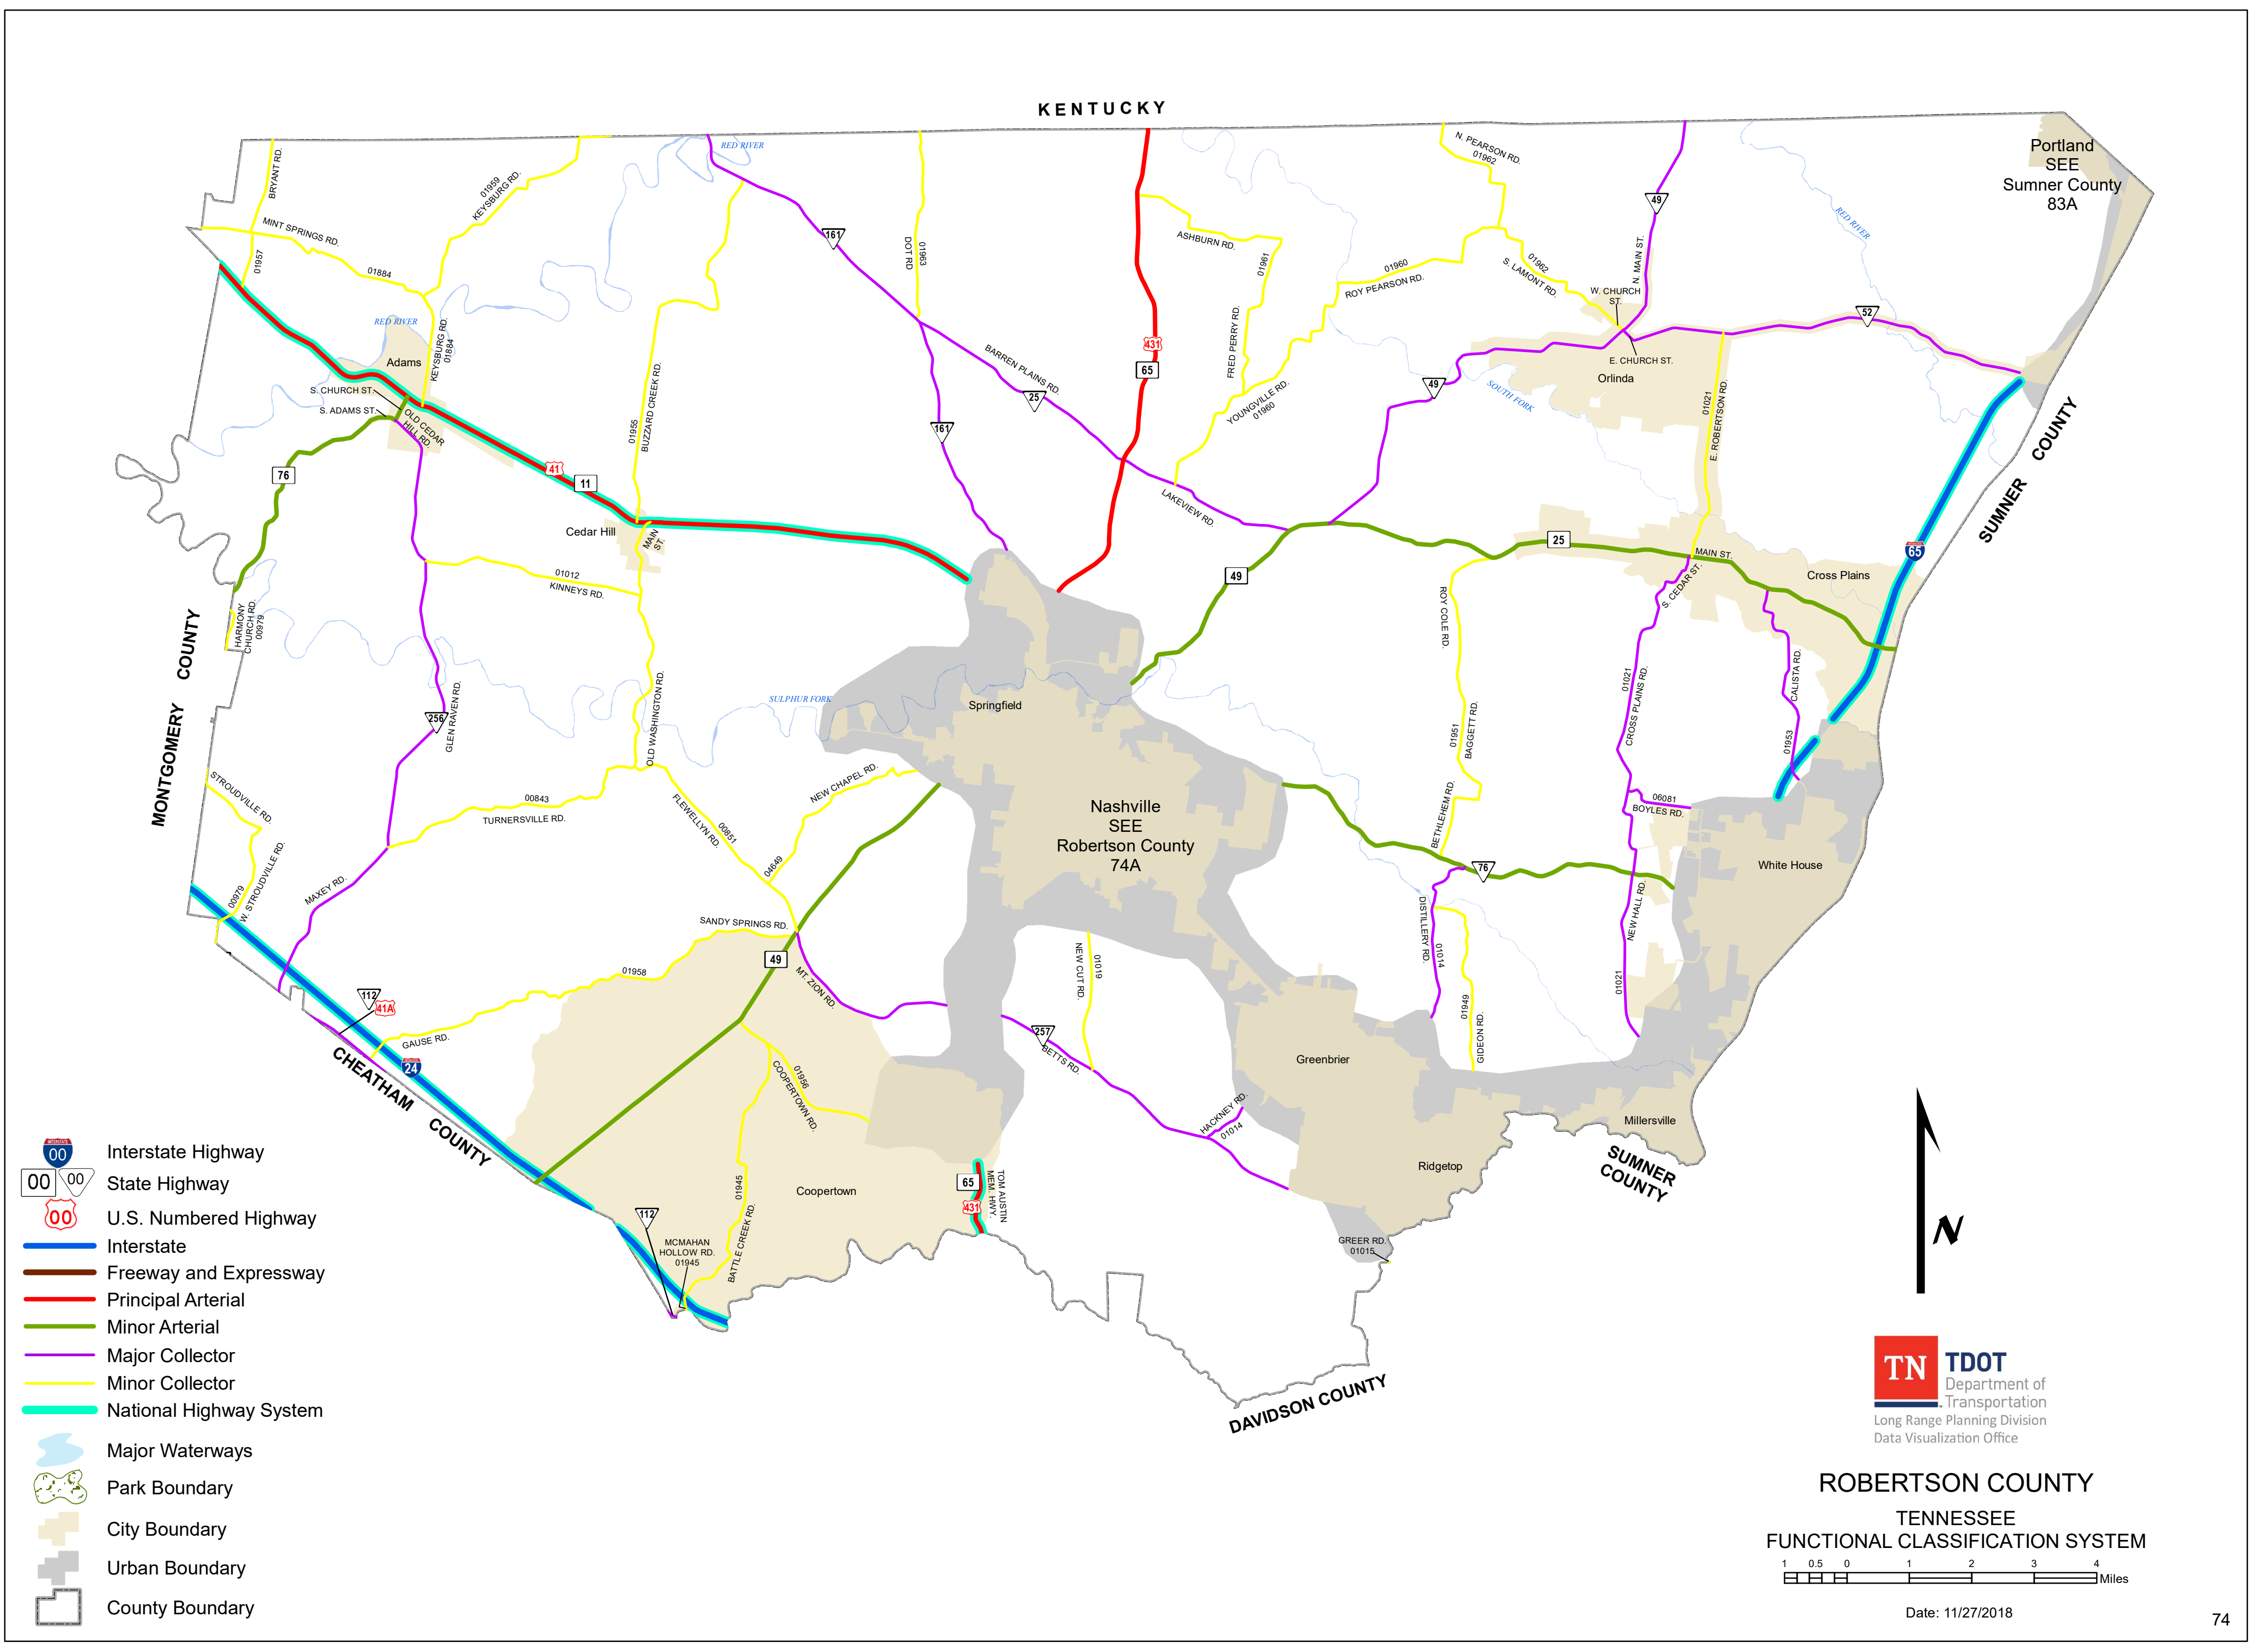

KENTUCKY

Portland
SEE
Sumner County
83A

SUMNER COUNTY

TN **TDOT**
Department of
Transportation
Long Range Planning Division
Data Visualization Office

ROBERTSON COUNTY
TENNESSEE
FUNCTIONAL CLASSIFICATION SYSTEM

Date: 11/27/2018

-  Interstate Highway
-  State Highway
-  U.S. Numbered Highway
-  Interstate
-  Freeway and Expressway
-  Principal Arterial
-  Minor Arterial
-  Major Collector
-  Minor Collector
-  National Highway System
-  Major Waterways
-  Park Boundary
-  City Boundary
-  Urban Boundary
-  County Boundary