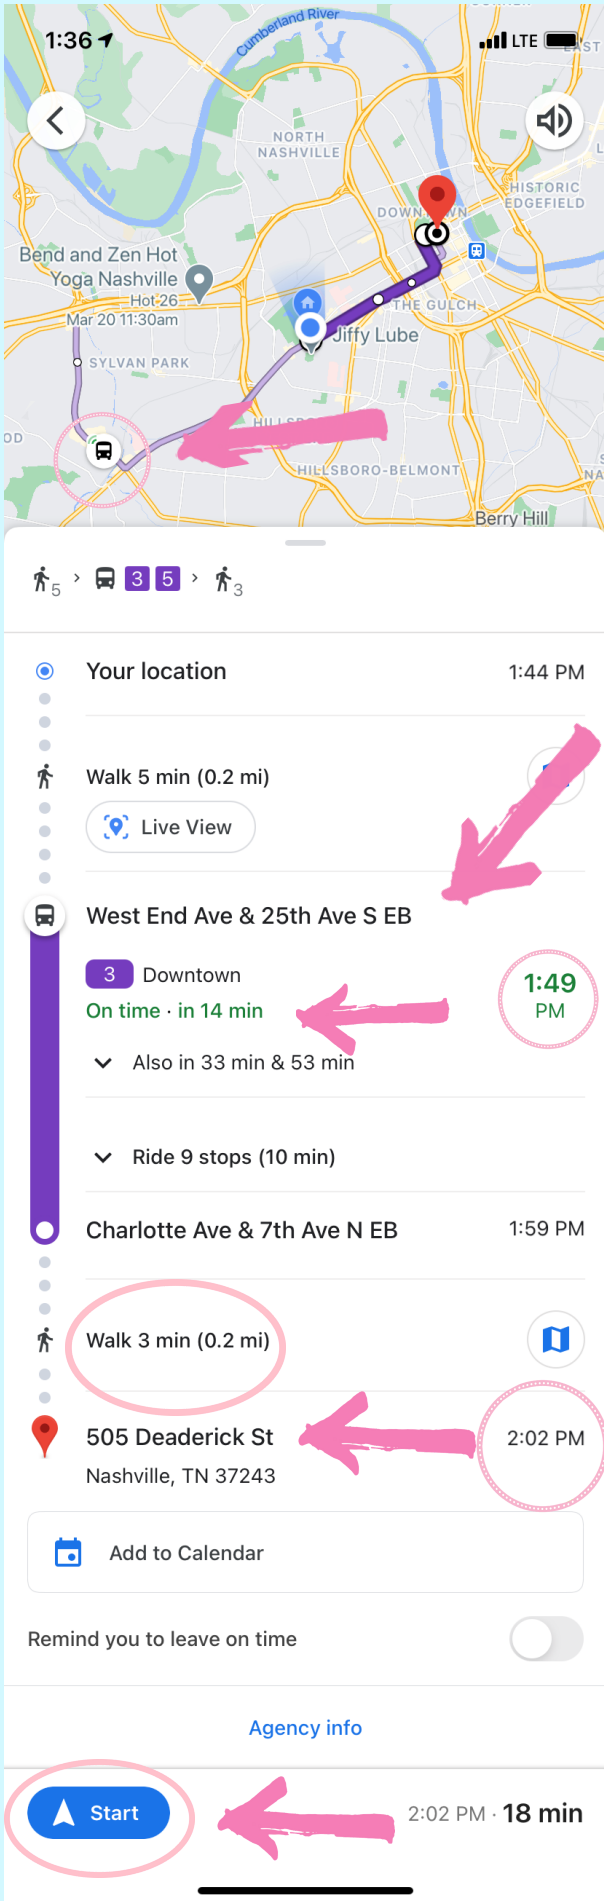

Get transit directions

on the Google Maps app

Enter your origin and destination

Click on the train symbol

Select a route

See real-time bus location

Bus number and direction
(Check the bus indicator before getting on)

Status of next bus

Stop to destination walk
Estimated arrival time

Press start and
be on your way!

Blue dotted lines show
your walking directions
to/from the stops