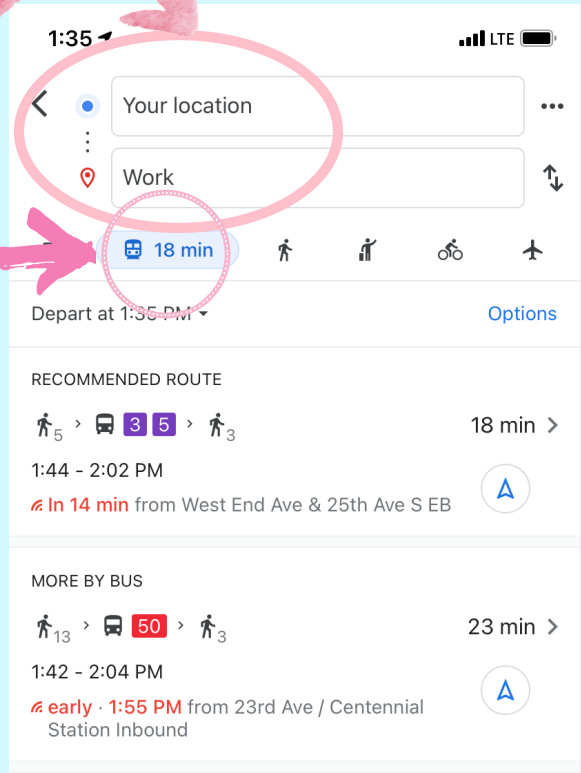

Get transit directions

on the Google Maps app

Enter your origin and destination

Click on the train symbol

Select a route

See real-time bus location

Bus number and direction
(Check the bus indicator before getting on)

Status of next bus

Stop to destination walk
Estimated arrival time

Press start and
be on your way!

Blue dotted lines show
your walking directions
to/from the stops